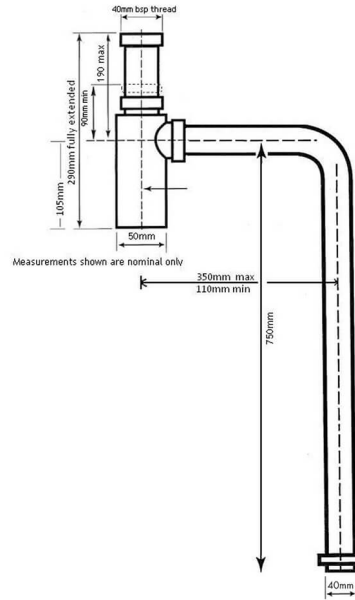

Deluxe Adjustable Bottle S Trap - Chrome on Brass

Specifications

- Finish: Chrome
- Material: Brass
- Universal 32/40mm inlet, 40mm outlet
- 32mm x 40mm Bush and rubber kee seal connector included
- Fully adjustable horizontally and vertically
- Watermark approved to Australian standards
- Includes 26mm deep cover dome for outlet pipe to hide connection point

Warranty

For peace of mind, Turner Hastings offers the following warranty on this product and its components:

Bottle trap - 1 year

For more details, [click here](#) to refer to our warranty page.