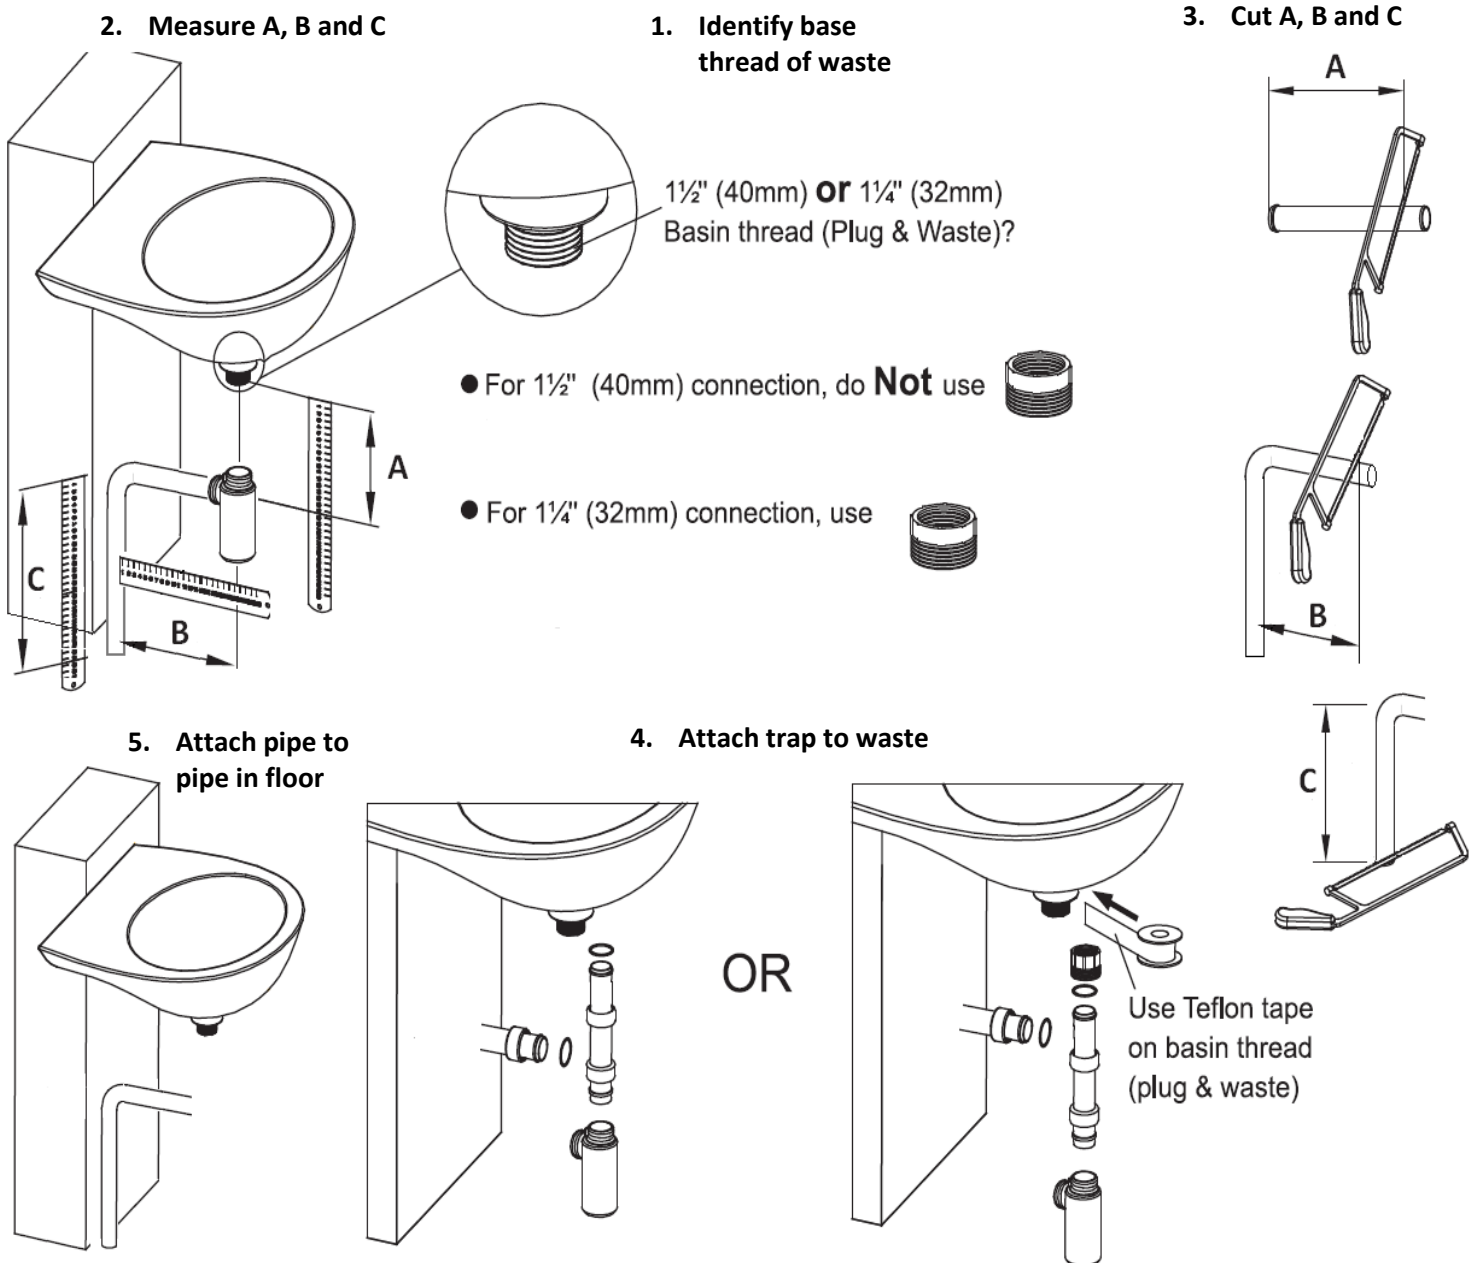

SLIMLINE ADJUSTABLE BOTTLE S TRAP

If trap is going into a 40mm socket, use key seal (included in box).

If trap is going into 40mm pipe, push straight in and seal with silicone.