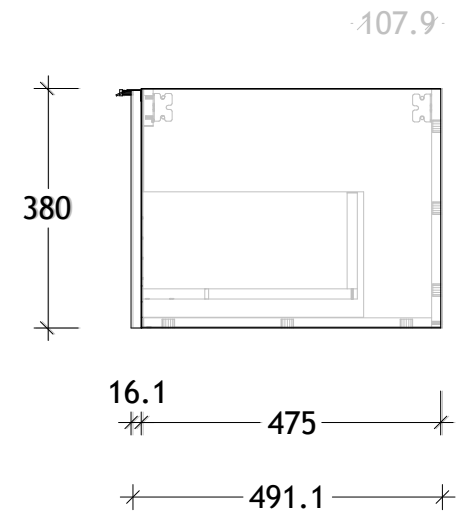

NAME:	ASHFA0600WHC
SIZE:	600
WK/WH:	WALL HUNG
CONFIGURATION:	CENTRE BOWL

PLEASE NOTE: Do not perform any plumbing rough in prior to taking delivery of your vanity, as all measurements are nominal and are subject to change. Measure exact locations from your vanity once it is on site.

NAME:	ASHFA0750WHC
SIZE:	750
WK/WH:	WALL HUNG
CONFIGURATION:	CENTRE BOWL

375

1.5 735 1.5

738

107.9

16.1 475

490

PLEASE NOTE: Do not perform any plumbing rough in prior to taking delivery of your vanity, as all measurements are nominal and are subject to change. Measure exact locations from your vanity once it is on site.

NAME:	ASHFA0900WHC
SIZE:	900
WK/WH:	WALL HUNG
CONFIGURATION:	CENTRE BOWL

450

380  
377

1.5 885 1.5

888

106.9

16.1 475

490.5

NAME:	ASHFA1800WHO
SIZE:	1800
WK/WH:	WALL HUNG
CONFIGURATION:	LEFT OFFSET BOWL

PLEASE NOTE: Do not perform any plumbing rough in prior to taking delivery of your vanity, as all measurements are nominal and are subject to change. Measure exact locations from your vanity once it is on site.