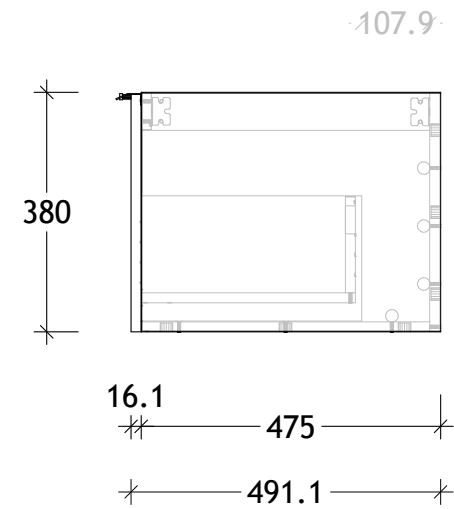

NAME:	ASHFA1200WHC
SIZE:	1200
WK/WH:	WALL HUNG
CONFIGURATION:	CENTRE BOWL

PLEASE NOTE: Do not perform any plumbing rough in prior to taking delivery of your vanity, as all measurements are nominal and are subject to change. Measure exact locations from your vanity once it is on site.

NAME:	ASHFA1200WHD
SIZE:	1200
WK/WH:	WALL HUNG
CONFIGURATION:	DOUBLE BOWL

PLEASE NOTE: Do not perform any plumbing rough in prior to taking delivery of your vanity, as all measurements are nominal and are subject to change. Measure exact locations from your vanity once it is on site.

NAME:	ASHFA1200WHO
SIZE:	1200
WK/WH:	WALL HUNG
CONFIGURATION:	LEFT OFFSET BOWL

PLEASE NOTE: Do not perform any plumbing rough in prior to taking delivery of your vanity, as all measurements are nominal and are subject to change. Measure exact locations from your vanity once it is on site.

NAME:	ASHFA1800WHO
SIZE:	1800
WK/WH:	WALL HUNG
CONFIGURATION:	LEFT OFFSET BOWL

PLEASE NOTE: Do not perform any plumbing rough in prior to taking delivery of your vanity, as all measurements are nominal and are subject to change. Measure exact locations from your vanity once it is on site.