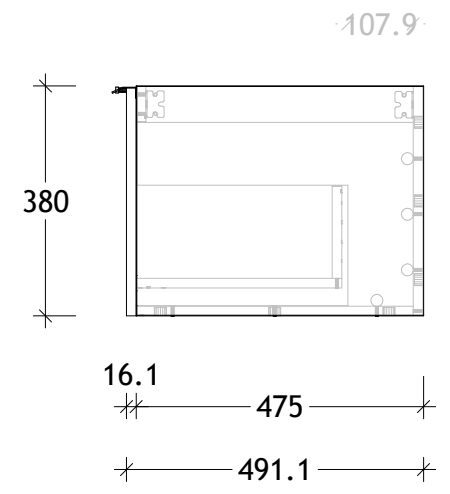

NAME:	ASHFA1200WHO
SIZE:	1200
WK/WH:	WALL HUNG
CONFIGURATION:	LEFT OFFSET BOWL

PLEASE NOTE: Do not perform any plumbing rough in prior to taking delivery of your vanity, as all measurements are nominal and are subject to change. Measure exact locations from your vanity once it is on site.

NAME:	ASHFA1500WHC
SIZE:	1500
WK/WH:	WALL HUNG
CONFIGURATION:	CENTRE BOWL

PLEASE NOTE: Do not perform any plumbing rough in prior to taking delivery of your vanity, as all measurements are nominal and are subject to change. Measure exact locations from your vanity once it is on site.

NAME:	ASHFA1500WHD
SIZE:	1500
WK/WH:	WALL HUNG
CONFIGURATION:	DOUBLE BOWL

PLEASE NOTE: Do not perform any plumbing rough in prior to taking delivery of your vanity, as all measurements are nominal and are subject to change. Measure exact locations from your vanity once it is on site.

NAME:	ASHFA1500WHO
SIZE:	1500
WK/WH:	WALL HUNG
CONFIGURATION:	LEFT OFFSET BOWL

PLEASE NOTE: Do not perform any plumbing rough in prior to taking delivery of your vanity, as all measurements are nominal and are subject to change. Measure exact locations from your vanity once it is on site.