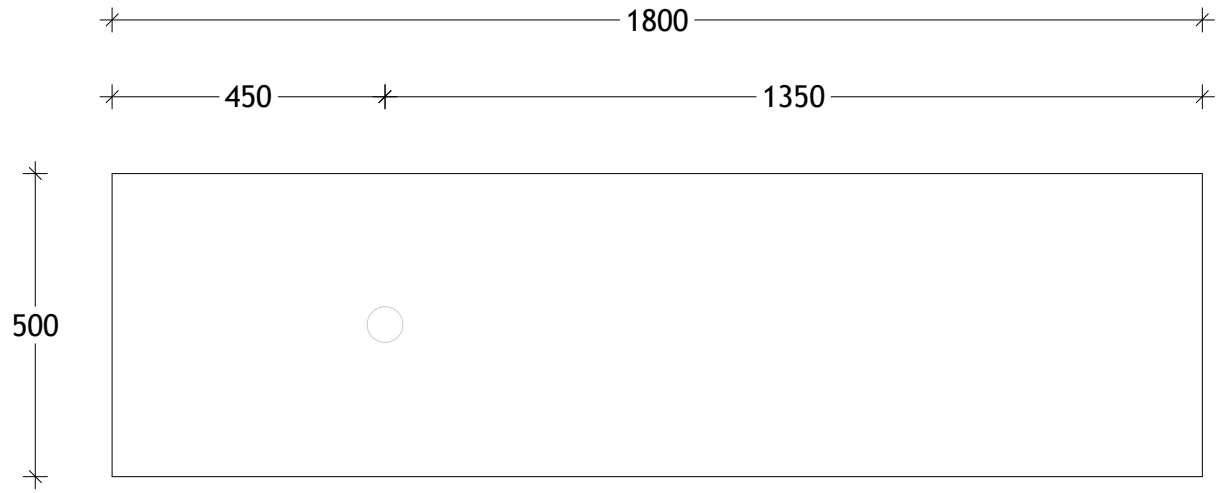

NAME:	ASHFA1500WHO
SIZE:	1500
WK/WH:	WALL HUNG
CONFIGURATION:	LEFT OFFSET BOWL

PLEASE NOTE: Do not perform any plumbing rough in prior to taking delivery of your vanity, as all measurements are nominal and are subject to change. Measure exact locations from your vanity once it is on site.

NAME:	ASHFA1800WHC
SIZE:	1800
WK/WH:	WALL HUNG
CONFIGURATION:	CENTRE BOWL

PLEASE NOTE: Do not perform any plumbing rough in prior to taking delivery of your vanity, as all measurements are nominal and are subject to change. Measure exact locations from your vanity once it is on site.

NAME:	ASHFA1800WHD
SIZE:	1800
WK/WH:	WALL HUNG
CONFIGURATION:	DOUBLE BOWL

PLEASE NOTE: Do not perform any plumbing rough in prior to taking delivery of your vanity, as all measurements are nominal and are subject to change. Measure exact locations from your vanity once it is on site.

NAME:	ASHFA1800WHO
SIZE:	1800
WK/WH:	WALL HUNG
CONFIGURATION:	LEFT OFFSET BOWL

PLEASE NOTE: Do not perform any plumbing rough in prior to taking delivery of your vanity, as all measurements are nominal and are subject to change. Measure exact locations from your vanity once it is on site.