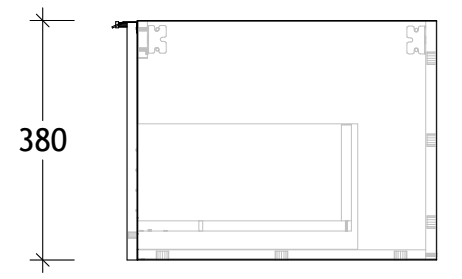

NAME:	ASHFA0750WHC
SIZE:	750
WK/WH:	WALL HUNG
CONFIGURATION:	CENTRE BOWL

375

1.5 735 1.5

738

107.9

16.1 475

490

PLEASE NOTE: Do not perform any plumbing rough in prior to taking delivery of your vanity, as all measurements are nominal and are subject to change. Measure exact locations from your vanity once it is on site.

NAME:	ASHFA0900WHC
SIZE:	900
WK/WH:	WALL HUNG
CONFIGURATION:	CENTRE BOWL

450

380  
377

1.5 885 1.5

888

106.9

16.1 475

490.5

NAME:	ASHFA1200WHC
SIZE:	1200
WK/WH:	WALL HUNG
CONFIGURATION:	CENTRE BOWL

PLEASE NOTE: Do not perform any plumbing rough in prior to taking delivery of your vanity, as all measurements are nominal and are subject to change. Measure exact locations from your vanity once it is on site.

NAME:	ASHFA1200WHD
SIZE:	1200
WK/WH:	WALL HUNG
CONFIGURATION:	DOUBLE BOWL

PLEASE NOTE: Do not perform any plumbing rough in prior to taking delivery of your vanity, as all measurements are nominal and are subject to change. Measure exact locations from your vanity once it is on site.