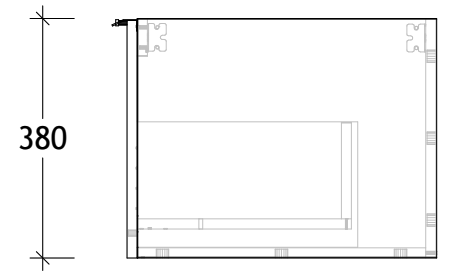

NAME:	ASHFA0600WHC
SIZE:	600
WK/WH:	WALL HUNG
CONFIGURATION:	CENTRE BOWL

PLEASE NOTE: Do not perform any plumbing rough in prior to taking delivery of your vanity, as all measurements are nominal and are subject to change. Measure exact locations from your vanity once it is on site.

NAME:	ASHFA0750WHC
SIZE:	750
WK/WH:	WALL HUNG
CONFIGURATION:	CENTRE BOWL

375

1.5 735 1.5

738

107.9

16.1 475

490

PLEASE NOTE: Do not perform any plumbing rough in prior to taking delivery of your vanity, as all measurements are nominal and are subject to change. Measure exact locations from your vanity once it is on site.

NAME:	ASHFA0900WHC
SIZE:	900
WK/WH:	WALL HUNG
CONFIGURATION:	CENTRE BOWL

450

380  
377

1.5 885 1.5

888

106.9

16.1 475

490.5

NAME:	ASHFA1200WHD
SIZE:	1200
WK/WH:	WALL HUNG
CONFIGURATION:	DOUBLE BOWL

PLEASE NOTE: Do not perform any plumbing rough in prior to taking delivery of your vanity, as all measurements are nominal and are subject to change. Measure exact locations from your vanity once it is on site.