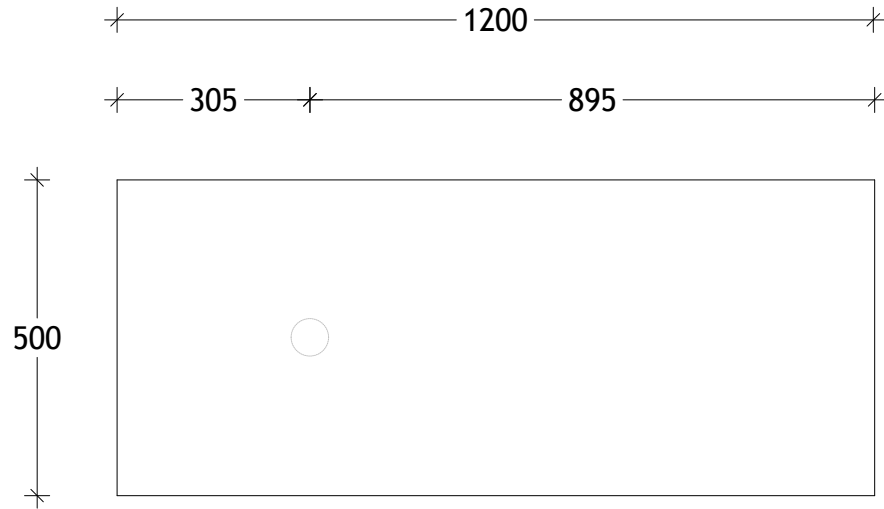

NAME:	ASHFA0750WHC
SIZE:	750
WK/WH:	WALL HUNG
CONFIGURATION:	CENTRE BOWL

375

1.5 735 1.5

738

107.9

16.1 475

490

PLEASE NOTE: Do not perform any plumbing rough in prior to taking delivery of your vanity, as all measurements are nominal and are subject to change. Measure exact locations from your vanity once it is on site.

NAME:	ASHFA1200WHC
SIZE:	1200
WK/WH:	WALL HUNG
CONFIGURATION:	CENTRE BOWL

PLEASE NOTE: Do not perform any plumbing rough in prior to taking delivery of your vanity, as all measurements are nominal and are subject to change. Measure exact locations from your vanity once it is on site.

NAME:	ASHFA1200WHD
SIZE:	1200
WK/WH:	WALL HUNG
CONFIGURATION:	DOUBLE BOWL

PLEASE NOTE: Do not perform any plumbing rough in prior to taking delivery of your vanity, as all measurements are nominal and are subject to change. Measure exact locations from your vanity once it is on site.

NAME:	ASHFA1200WHO
SIZE:	1200
WK/WH:	WALL HUNG
CONFIGURATION:	LEFT OFFSET BOWL

PLEASE NOTE: Do not perform any plumbing rough in prior to taking delivery of your vanity, as all measurements are nominal and are subject to change. Measure exact locations from your vanity once it is on site.