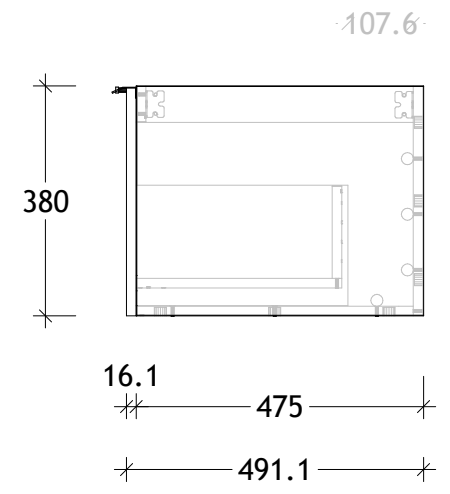

NAME:	ASHFA1500WHO
SIZE:	1500
WK/WH:	WALL HUNG
CONFIGURATION:	LEFT OFFSET BOWL

PLEASE NOTE: Do not perform any plumbing rough in prior to taking delivery of your vanity, as all measurements are nominal and are subject to change. Measure exact locations from your vanity once it is on site.

NAME:	ASHFA1800WHC
SIZE:	1800
WK/WH:	WALL HUNG
CONFIGURATION:	CENTRE BOWL

PLEASE NOTE: Do not perform any plumbing rough in prior to taking delivery of your vanity, as all measurements are nominal and are subject to change. Measure exact locations from your vanity once it is on site.

NAME:	ASHFA1800WHD
SIZE:	1800
WK/WH:	WALL HUNG
CONFIGURATION:	DOUBLE BOWL

PLEASE NOTE: Do not perform any plumbing rough in prior to taking delivery of your vanity, as all measurements are nominal and are subject to change. Measure exact locations from your vanity once it is on site.

NAME:	ASHFA1800WHO
SIZE:	1800
WK/WH:	WALL HUNG
CONFIGURATION:	LEFT OFFSET BOWL

PLEASE NOTE: Do not perform any plumbing rough in prior to taking delivery of your vanity, as all measurements are nominal and are subject to change. Measure exact locations from your vanity once it is on site.