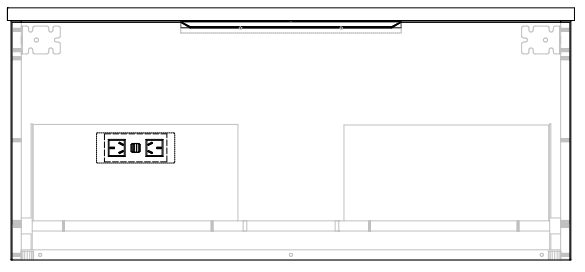

NAME:	ASHFA0600WHC
SIZE:	600
WK/WH:	WALL HUNG
CONFIGURATION:	CENTRE BOWL

PLEASE NOTE: Do not perform any plumbing rough in prior to taking delivery of your vanity, as all measurements are nominal and are subject to change. Measure exact locations from your vanity once it is on site.

NAME:	ASHFA0750WHC
SIZE:	750
WK/WH:	WALL HUNG
CONFIGURATION:	CENTRE BOWL

375

1.5 735 1.5

738

107.9

16.1 475

490

PLEASE NOTE: Do not perform any plumbing rough in prior to taking delivery of your vanity, as all measurements are nominal and are subject to change. Measure exact locations from your vanity once it is on site.

NAME:	ASHFA0900WHC
SIZE:	900
WK/WH:	WALL HUNG
CONFIGURATION:	CENTRE BOWL

450

380  
377

1.5 885 1.5

888

106.9

16.1 475

490.5

NAME:	ASHFA1200WHD
SIZE:	1200
WK/WH:	WALL HUNG
CONFIGURATION:	DOUBLE BOWL

PLEASE NOTE: Do not perform any plumbing rough in prior to taking delivery of your vanity, as all measurements are nominal and are subject to change. Measure exact locations from your vanity once it is on site.