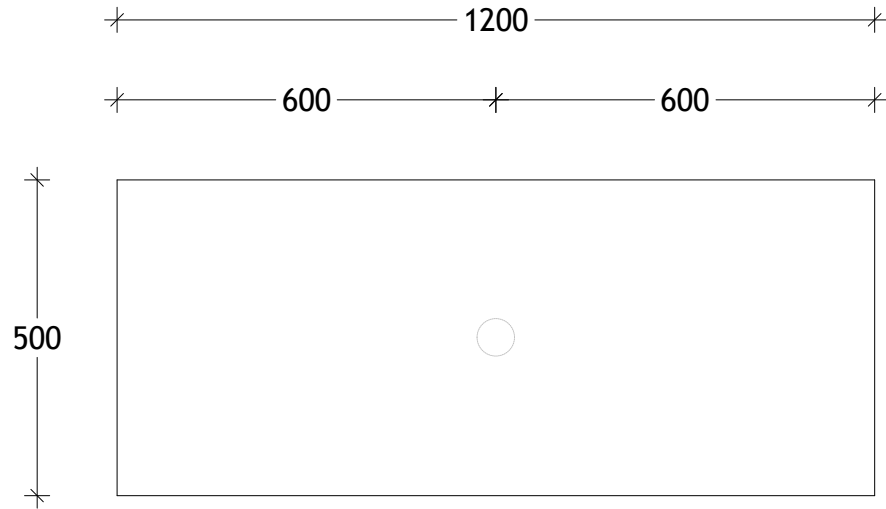

NAME:	ASHFA1200WHC
SIZE:	1200
WK/WH:	WALL HUNG
CONFIGURATION:	CENTRE BOWL

PLEASE NOTE: Do not perform any plumbing rough in prior to taking delivery of your vanity, as all measurements are nominal and are subject to change. Measure exact locations from your vanity once it is on site.