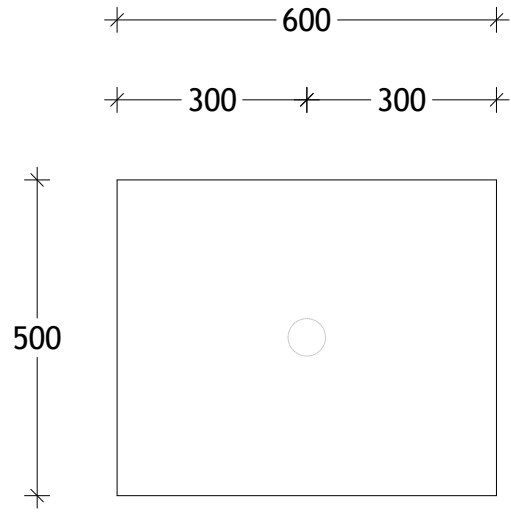

NAME:	ASHFA0600WHC
SIZE:	600
WK/WH:	WALL HUNG
CONFIGURATION:	CENTRE BOWL

PLEASE NOTE: Do not perform any plumbing rough in prior to taking delivery of your vanity, as all measurements are nominal and are subject to change. Measure exact locations from your vanity once it is on site.

NAME:	ASHFA0750WHC
SIZE:	750
WK/WH:	WALL HUNG
CONFIGURATION:	CENTRE BOWL

375

1.5 735 1.5

738

107.9

16.1 475

490

PLEASE NOTE: Do not perform any plumbing rough in prior to taking delivery of your vanity, as all measurements are nominal and are subject to change. Measure exact locations from your vanity once it is on site.

NAME:	ASHFA0900WHC
SIZE:	900
WK/WH:	WALL HUNG
CONFIGURATION:	CENTRE BOWL

450

380  
377

1.5 885 1.5

888

106.9

16.1 475

490.5

NAME:	ASHFA1800WHO
SIZE:	1800
WK/WH:	WALL HUNG
CONFIGURATION:	LEFT OFFSET BOWL

PLEASE NOTE: Do not perform any plumbing rough in prior to taking delivery of your vanity, as all measurements are nominal and are subject to change. Measure exact locations from your vanity once it is on site.