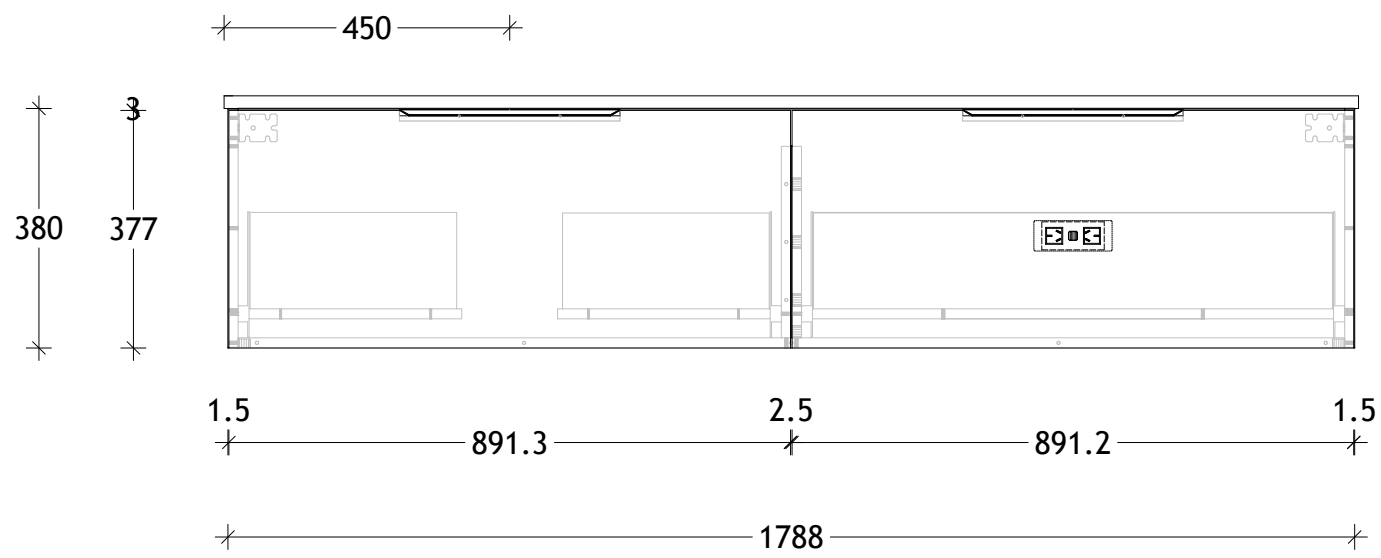

NAME:	ASHFA1500WHO
SIZE:	1500
WK/WH:	WALL HUNG
CONFIGURATION:	LEFT OFFSET BOWL

PLEASE NOTE: Do not perform any plumbing rough in prior to taking delivery of your vanity, as all measurements are nominal and are subject to change. Measure exact locations from your vanity once it is on site.

NAME:	ASHFA1800WHC
SIZE:	1800
WK/WH:	WALL HUNG
CONFIGURATION:	CENTRE BOWL

PLEASE NOTE: Do not perform any plumbing rough in prior to taking delivery of your vanity, as all measurements are nominal and are subject to change. Measure exact locations from your vanity once it is on site.

NAME:	ASHFA1800WHD
SIZE:	1800
WK/WH:	WALL HUNG
CONFIGURATION:	DOUBLE BOWL

PLEASE NOTE: Do not perform any plumbing rough in prior to taking delivery of your vanity, as all measurements are nominal and are subject to change. Measure exact locations from your vanity once it is on site.

NAME:	ASHFA1800WHO
SIZE:	1800
WK/WH:	WALL HUNG
CONFIGURATION:	LEFT OFFSET BOWL

PLEASE NOTE: Do not perform any plumbing rough in prior to taking delivery of your vanity, as all measurements are nominal and are subject to change. Measure exact locations from your vanity once it is on site.