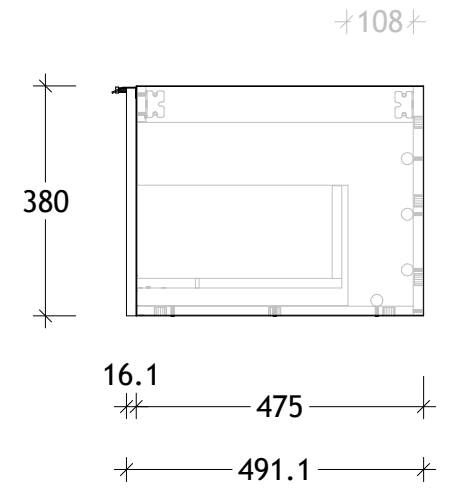

NAME:	ASHFA1200WHD
SIZE:	1200
WK/WH:	WALL HUNG
CONFIGURATION:	DOUBLE BOWL

PLEASE NOTE: Do not perform any plumbing rough in prior to taking delivery of your vanity, as all measurements are nominal and are subject to change. Measure exact locations from your vanity once it is on site.

NAME:	ASHFA1200WHO
SIZE:	1200
WK/WH:	WALL HUNG
CONFIGURATION:	LEFT OFFSET BOWL

PLEASE NOTE: Do not perform any plumbing rough in prior to taking delivery of your vanity, as all measurements are nominal and are subject to change. Measure exact locations from your vanity once it is on site.

NAME:	ASHFA1500WHC
SIZE:	1500
WK/WH:	WALL HUNG
CONFIGURATION:	CENTRE BOWL

PLEASE NOTE: Do not perform any plumbing rough in prior to taking delivery of your vanity, as all measurements are nominal and are subject to change. Measure exact locations from your vanity once it is on site.

NAME:	ASHFA1500WHD
SIZE:	1500
WK/WH:	WALL HUNG
CONFIGURATION:	DOUBLE BOWL

PLEASE NOTE: Do not perform any plumbing rough in prior to taking delivery of your vanity, as all measurements are nominal and are subject to change. Measure exact locations from your vanity once it is on site.