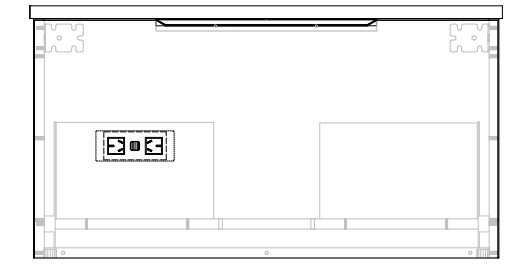

NAME:	ASHFA0600WHC
SIZE:	600
WK/WH:	WALL HUNG
CONFIGURATION:	CENTRE BOWL

PLEASE NOTE: Do not perform any plumbing rough in prior to taking delivery of your vanity, as all measurements are nominal and are subject to change. Measure exact locations from your vanity once it is on site.

NAME:	ASHFA0750WHC
SIZE:	750
WK/WH:	WALL HUNG
CONFIGURATION:	CENTRE BOWL

375

1.5 735 1.5

738

107.9

16.1 475

490

PLEASE NOTE: Do not perform any plumbing rough in prior to taking delivery of your vanity, as all measurements are nominal and are subject to change. Measure exact locations from your vanity once it is on site.

NAME:	ASHFA0900WHC
SIZE:	900
WK/WH:	WALL HUNG
CONFIGURATION:	CENTRE BOWL

450

380  
377

1.5 885 1.5

888

106.9

16.1 475

490.5

NAME:	ASHFA1800WHO
SIZE:	1800
WK/WH:	WALL HUNG
CONFIGURATION:	LEFT OFFSET BOWL

PLEASE NOTE: Do not perform any plumbing rough in prior to taking delivery of your vanity, as all measurements are nominal and are subject to change. Measure exact locations from your vanity once it is on site.