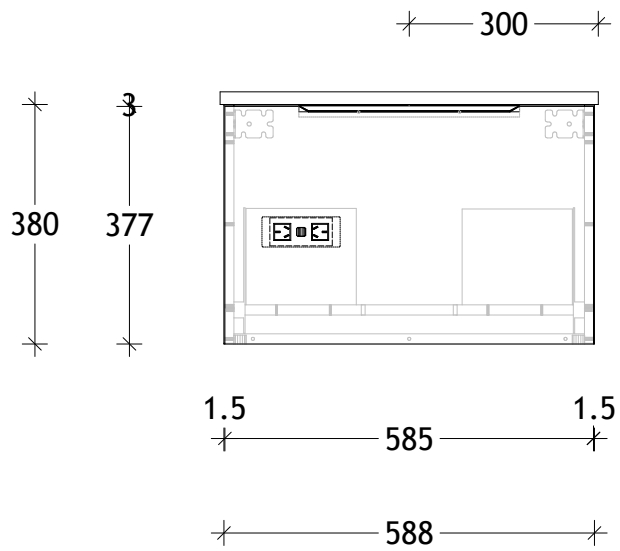

NAME:	ASHFA0600WHC
SIZE:	600
WK/WH:	WALL HUNG
CONFIGURATION:	CENTRE BOWL

PLEASE NOTE: Do not perform any plumbing rough in prior to taking delivery of your vanity, as all measurements are nominal and are subject to change. Measure exact locations from your vanity once it is on site.

NAME:	ASHFA0750WHC
SIZE:	750
WK/WH:	WALL HUNG
CONFIGURATION:	CENTRE BOWL

375

1.5 735 1.5

738

107.9

16.1 475

490

PLEASE NOTE: Do not perform any plumbing rough in prior to taking delivery of your vanity, as all measurements are nominal and are subject to change. Measure exact locations from your vanity once it is on site.

NAME:	ASHFA0900WHC
SIZE:	900
WK/WH:	WALL HUNG
CONFIGURATION:	CENTRE BOWL

450

380  
377

1.5 885 1.5

888

106.9

16.1 475

490.5

NAME:	ASHFA1800WHO
SIZE:	1800
WK/WH:	WALL HUNG
CONFIGURATION:	LEFT OFFSET BOWL

PLEASE NOTE: Do not perform any plumbing rough in prior to taking delivery of your vanity, as all measurements are nominal and are subject to change. Measure exact locations from your vanity once it is on site.