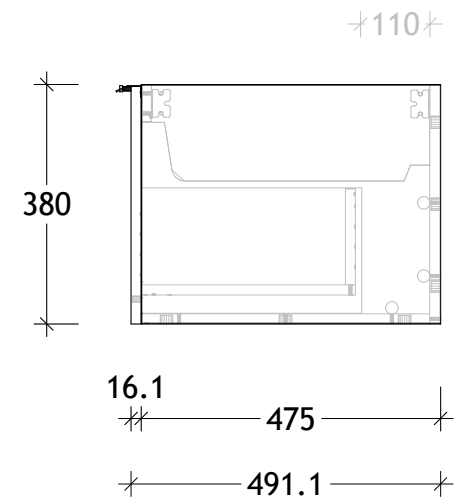

NAME:	ASHFA1500WHC
SIZE:	1500
WK/WH:	WALL HUNG
CONFIGURATION:	CENTRE BOWL

PLEASE NOTE: Do not perform any plumbing rough in prior to taking delivery of your vanity, as all measurements are nominal and are subject to change. Measure exact locations from your vanity once it is on site.