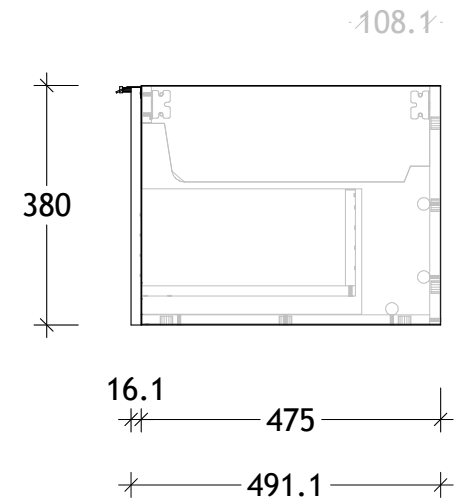

NAME:	ASHFA1200WHC
SIZE:	1200
WK/WH:	WALL HUNG
CONFIGURATION:	CENTRE BOWL

PLEASE NOTE: Do not perform any plumbing rough in prior to taking delivery of your vanity, as all measurements are nominal and are subject to change. Measure exact locations from your vanity once it is on site.