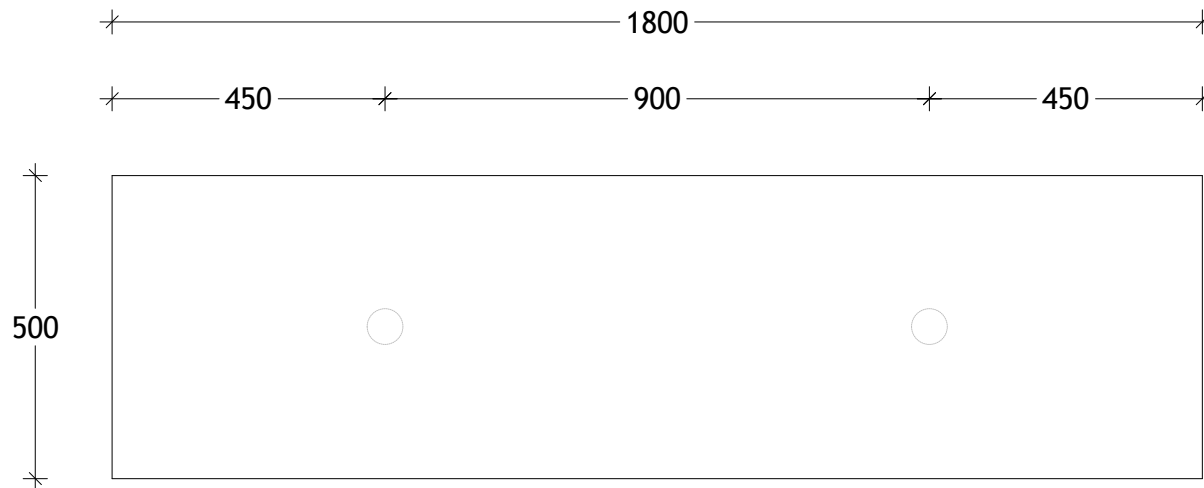

NAME:	ASHFA1500WHO
SIZE:	1500
WK/WH:	WALL HUNG
CONFIGURATION:	LEFT OFFSET BOWL

PLEASE NOTE: Do not perform any plumbing rough in prior to taking delivery of your vanity, as all measurements are nominal and are subject to change. Measure exact locations from your vanity once it is on site.

NAME:	ASHFA1800WHC
SIZE:	1800
WK/WH:	WALL HUNG
CONFIGURATION:	CENTRE BOWL

PLEASE NOTE: Do not perform any plumbing rough in prior to taking delivery of your vanity, as all measurements are nominal and are subject to change. Measure exact locations from your vanity once it is on site.

NAME:	ASHFA1800WHD
SIZE:	1800
WK/WH:	WALL HUNG
CONFIGURATION:	DOUBLE BOWL

PLEASE NOTE: Do not perform any plumbing rough in prior to taking delivery of your vanity, as all measurements are nominal and are subject to change. Measure exact locations from your vanity once it is on site.

NAME:	ASHFA1800WHO
SIZE:	1800
WK/WH:	WALL HUNG
CONFIGURATION:	LEFT OFFSET BOWL

PLEASE NOTE: Do not perform any plumbing rough in prior to taking delivery of your vanity, as all measurements are nominal and are subject to change. Measure exact locations from your vanity once it is on site.