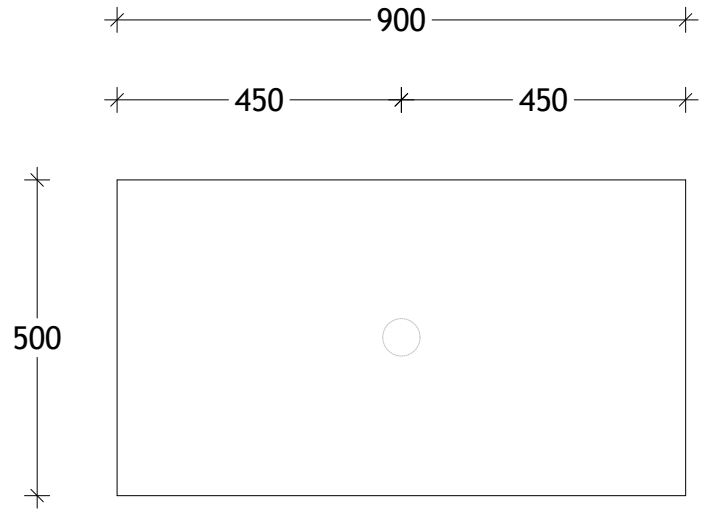

NAME:	ASHFA0600WHC
SIZE:	600
WK/WH:	WALL HUNG
CONFIGURATION:	CENTRE BOWL

PLEASE NOTE: Do not perform any plumbing rough in prior to taking delivery of your vanity, as all measurements are nominal and are subject to change. Measure exact locations from your vanity once it is on site.

NAME:	ASHFA0750WHC
SIZE:	750
WK/WH:	WALL HUNG
CONFIGURATION:	CENTRE BOWL

375

1.5 735 1.5

738

107.9

16.1 475

490

PLEASE NOTE: Do not perform any plumbing rough in prior to taking delivery of your vanity, as all measurements are nominal and are subject to change. Measure exact locations from your vanity once it is on site.

NAME:	ASHFA0900WHC
SIZE:	900
WK/WH:	WALL HUNG
CONFIGURATION:	CENTRE BOWL

450

380  
377

1.5 885 1.5

888

106.9

16.1 475

490.5

NAME:	ASHFA1800WHO
SIZE:	1800
WK/WH:	WALL HUNG
CONFIGURATION:	LEFT OFFSET BOWL

PLEASE NOTE: Do not perform any plumbing rough in prior to taking delivery of your vanity, as all measurements are nominal and are subject to change. Measure exact locations from your vanity once it is on site.