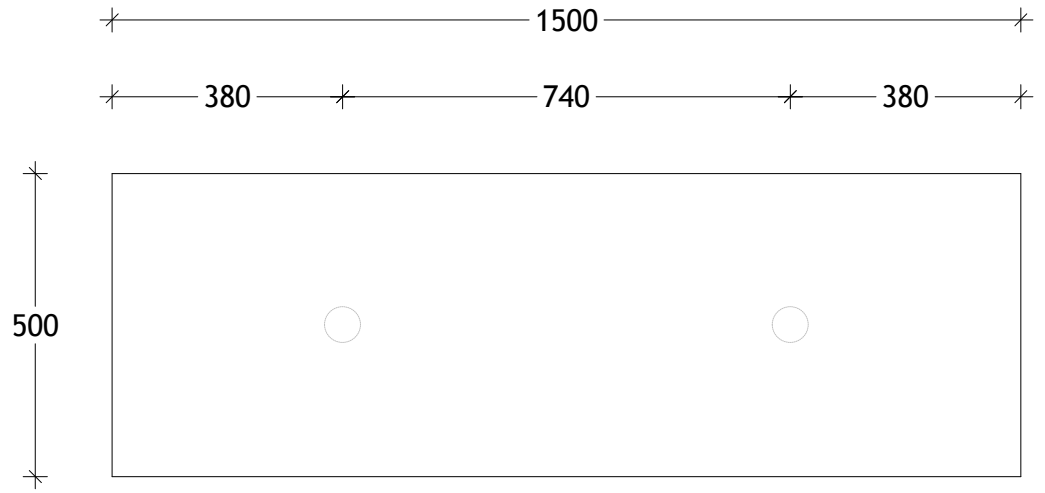

NAME:	ASHFA1500WHD
SIZE:	1500
WK/WH:	WALL HUNG
CONFIGURATION:	DOUBLE BOWL

PLEASE NOTE: Do not perform any plumbing rough in prior to taking delivery of your vanity, as all measurements are nominal and are subject to change. Measure exact locations from your vanity once it is on site.