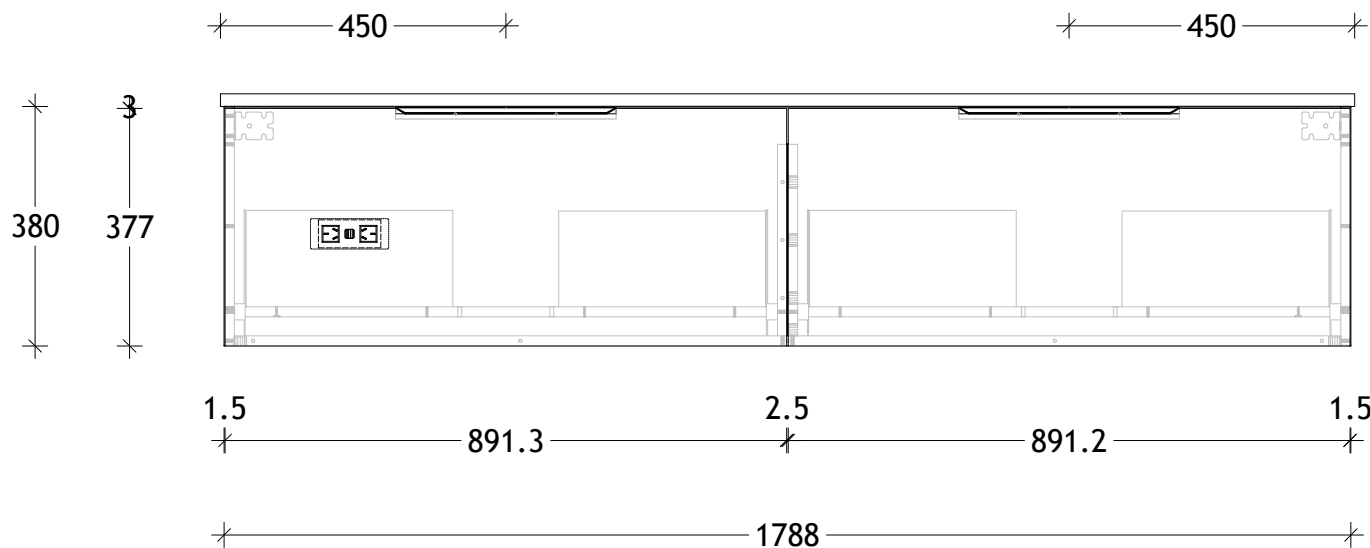

NAME:	ASHFA1500WHO
SIZE:	1500
WK/WH:	WALL HUNG
CONFIGURATION:	LEFT OFFSET BOWL

PLEASE NOTE: Do not perform any plumbing rough in prior to taking delivery of your vanity, as all measurements are nominal and are subject to change. Measure exact locations from your vanity once it is on site.

NAME:	ASHFA1800WHC
SIZE:	1800
WK/WH:	WALL HUNG
CONFIGURATION:	CENTRE BOWL

PLEASE NOTE: Do not perform any plumbing rough in prior to taking delivery of your vanity, as all measurements are nominal and are subject to change. Measure exact locations from your vanity once it is on site.

NAME:	ASHFA1800WHD
SIZE:	1800
WK/WH:	WALL HUNG
CONFIGURATION:	DOUBLE BOWL

PLEASE NOTE: Do not perform any plumbing rough in prior to taking delivery of your vanity, as all measurements are nominal and are subject to change. Measure exact locations from your vanity once it is on site.

NAME:	ASHFA1800WHO
SIZE:	1800
WK/WH:	WALL HUNG
CONFIGURATION:	LEFT OFFSET BOWL

PLEASE NOTE: Do not perform any plumbing rough in prior to taking delivery of your vanity, as all measurements are nominal and are subject to change. Measure exact locations from your vanity once it is on site.