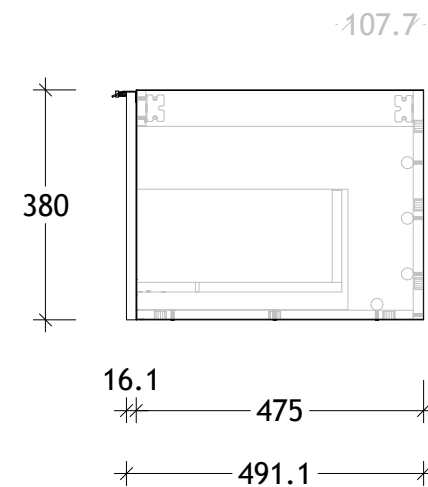

NAME:	ASHFA1500WHD
SIZE:	1500
WK/WH:	WALL HUNG
CONFIGURATION:	DOUBLE BOWL

PLEASE NOTE: Do not perform any plumbing rough in prior to taking delivery of your vanity, as all measurements are nominal and are subject to change. Measure exact locations from your vanity once it is on site.

NAME:	ASHFA1500WHO
SIZE:	1500
WK/WH:	WALL HUNG
CONFIGURATION:	LEFT OFFSET BOWL

PLEASE NOTE: Do not perform any plumbing rough in prior to taking delivery of your vanity, as all measurements are nominal and are subject to change. Measure exact locations from your vanity once it is on site.

NAME:	ASHFA1800WHC
SIZE:	1800
WK/WH:	WALL HUNG
CONFIGURATION:	CENTRE BOWL

PLEASE NOTE: Do not perform any plumbing rough in prior to taking delivery of your vanity, as all measurements are nominal and are subject to change. Measure exact locations from your vanity once it is on site.

NAME:	ASHFA1800WHD
SIZE:	1800
WK/WH:	WALL HUNG
CONFIGURATION:	DOUBLE BOWL

PLEASE NOTE: Do not perform any plumbing rough in prior to taking delivery of your vanity, as all measurements are nominal and are subject to change. Measure exact locations from your vanity once it is on site.