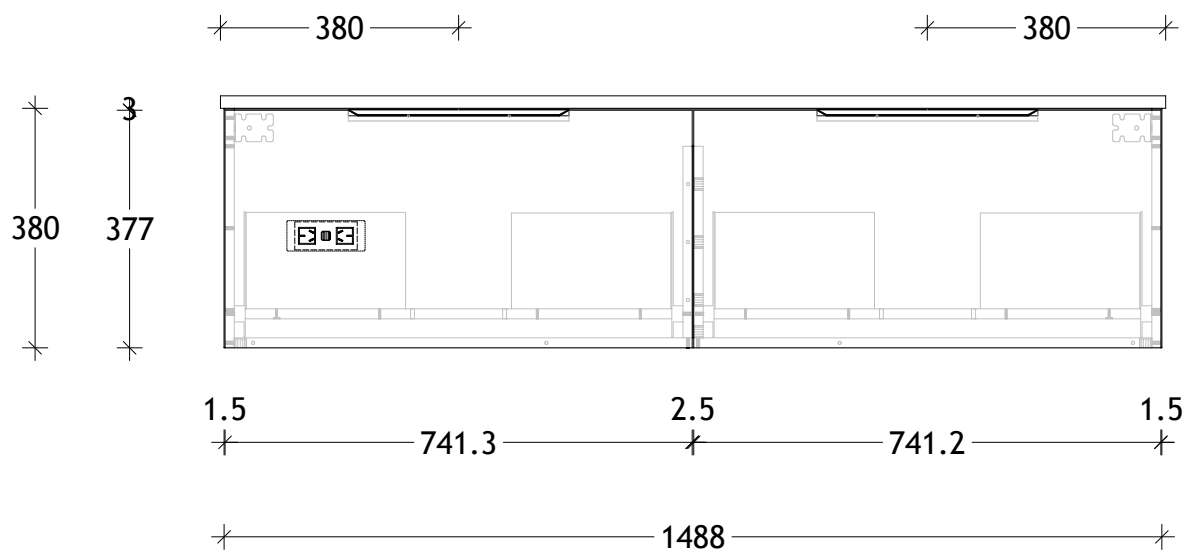

NAME:	ASHFA1500WHD
SIZE:	1500
WK/WH:	WALL HUNG
CONFIGURATION:	DOUBLE BOWL

PLEASE NOTE: Do not perform any plumbing rough in prior to taking delivery of your vanity, as all measurements are nominal and are subject to change. Measure exact locations from your vanity once it is on site.