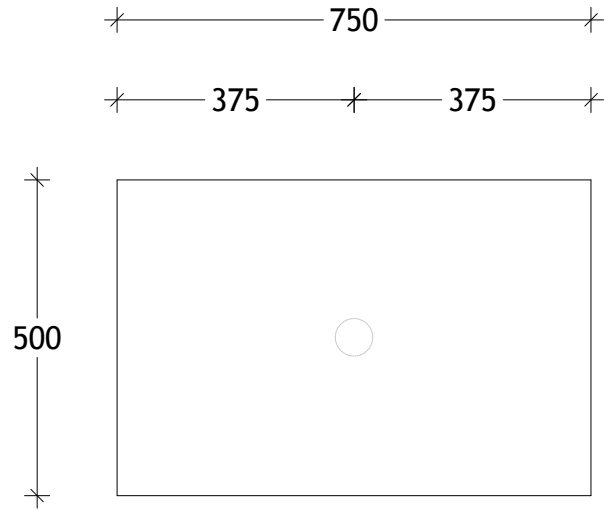

NAME:	ASHFA0600WHC
SIZE:	600
WK/WH:	WALL HUNG
CONFIGURATION:	CENTRE BOWL

PLEASE NOTE: Do not perform any plumbing rough in prior to taking delivery of your vanity, as all measurements are nominal and are subject to change. Measure exact locations from your vanity once it is on site.

NAME:	ASHFA0750WHC
SIZE:	750
WK/WH:	WALL HUNG
CONFIGURATION:	CENTRE BOWL

375

1.5 735 1.5

738

107.9

16.1 475

490

PLEASE NOTE: Do not perform any plumbing rough in prior to taking delivery of your vanity, as all measurements are nominal and are subject to change. Measure exact locations from your vanity once it is on site.

NAME:	ASHFA0900WHC
SIZE:	900
WK/WH:	WALL HUNG
CONFIGURATION:	CENTRE BOWL

450

380  
377

1.5 885 1.5

888

106.9

16.1 475

490.5

NAME:	ASHFA1800WHO
SIZE:	1800
WK/WH:	WALL HUNG
CONFIGURATION:	LEFT OFFSET BOWL

PLEASE NOTE: Do not perform any plumbing rough in prior to taking delivery of your vanity, as all measurements are nominal and are subject to change. Measure exact locations from your vanity once it is on site.