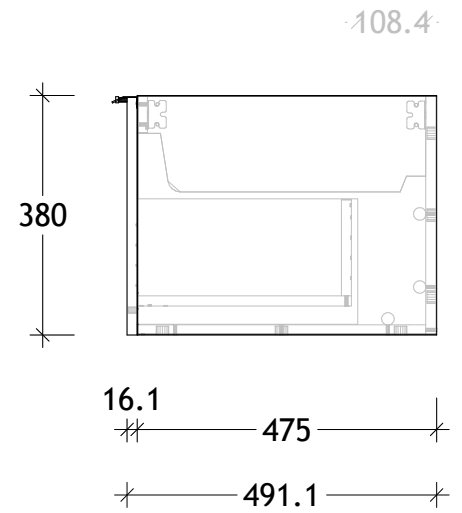

NAME:	ASHFA1500WHD
SIZE:	1500
WK/WH:	WALL HUNG
CONFIGURATION:	DOUBLE BOWL

PLEASE NOTE: Do not perform any plumbing rough in prior to taking delivery of your vanity, as all measurements are nominal and are subject to change. Measure exact locations from your vanity once it is on site.

NAME:	ASHFA1500WHO
SIZE:	1500
WK/WH:	WALL HUNG
CONFIGURATION:	LEFT OFFSET BOWL

PLEASE NOTE: Do not perform any plumbing rough in prior to taking delivery of your vanity, as all measurements are nominal and are subject to change. Measure exact locations from your vanity once it is on site.

NAME:	ASHFA1800WHC
SIZE:	1800
WK/WH:	WALL HUNG
CONFIGURATION:	CENTRE BOWL

PLEASE NOTE: Do not perform any plumbing rough in prior to taking delivery of your vanity, as all measurements are nominal and are subject to change. Measure exact locations from your vanity once it is on site.

NAME:	ASHFA1800WHD
SIZE:	1800
WK/WH:	WALL HUNG
CONFIGURATION:	DOUBLE BOWL

PLEASE NOTE: Do not perform any plumbing rough in prior to taking delivery of your vanity, as all measurements are nominal and are subject to change. Measure exact locations from your vanity once it is on site.