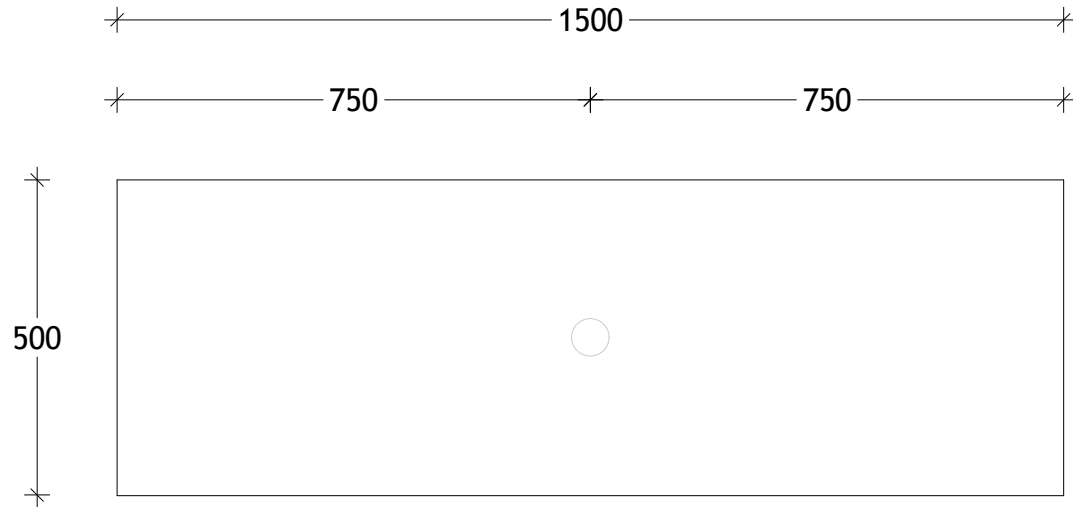

NAME:	ASHFA1500WHC
SIZE:	1500
WK/WH:	WALL HUNG
CONFIGURATION:	CENTRE BOWL

PLEASE NOTE: Do not perform any plumbing rough in prior to taking delivery of your vanity, as all measurements are nominal and are subject to change. Measure exact locations from your vanity once it is on site.