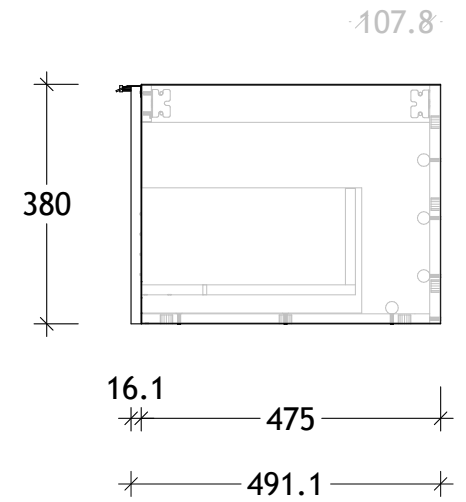

NAME:	ASHFA0750WHC
SIZE:	750
WK/WH:	WALL HUNG
CONFIGURATION:	CENTRE BOWL

375

1.5 735 1.5

738

107.9

16.1 475

490

PLEASE NOTE: Do not perform any plumbing rough in prior to taking delivery of your vanity, as all measurements are nominal and are subject to change. Measure exact locations from your vanity once it is on site.

NAME:	ASHFA0900WHC
SIZE:	900
WK/WH:	WALL HUNG
CONFIGURATION:	CENTRE BOWL

450

380  
377

1.5 885 1.5

888

106.9

16.1 475

490.5

NAME:	ASHFA1200WHD
SIZE:	1200
WK/WH:	WALL HUNG
CONFIGURATION:	DOUBLE BOWL

PLEASE NOTE: Do not perform any plumbing rough in prior to taking delivery of your vanity, as all measurements are nominal and are subject to change. Measure exact locations from your vanity once it is on site.

NAME:	ASHFA1800WHO
SIZE:	1800
WK/WH:	WALL HUNG
CONFIGURATION:	LEFT OFFSET BOWL

PLEASE NOTE: Do not perform any plumbing rough in prior to taking delivery of your vanity, as all measurements are nominal and are subject to change. Measure exact locations from your vanity once it is on site.