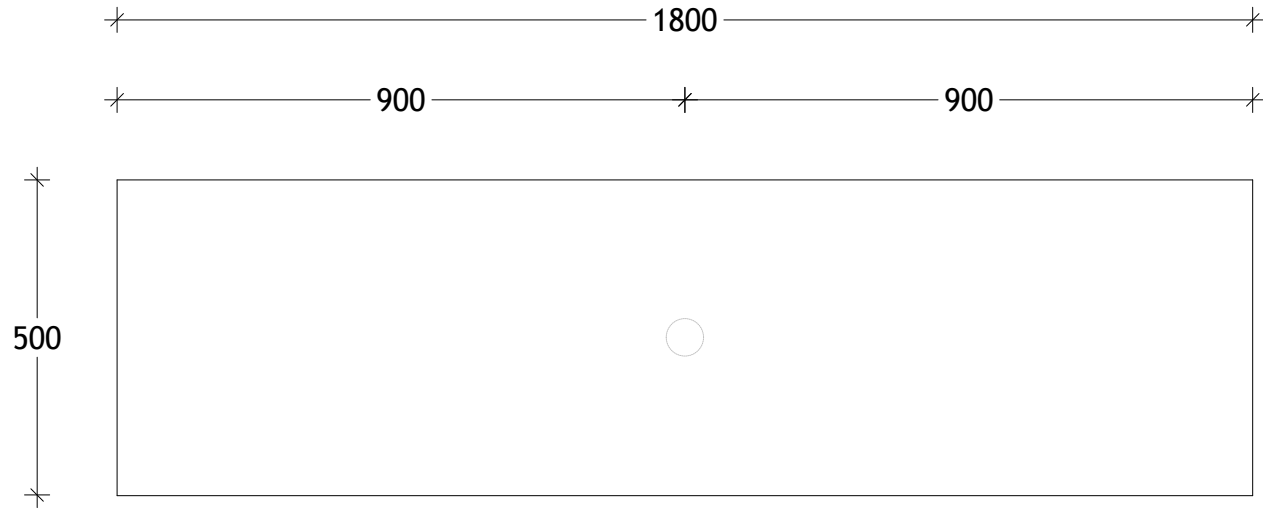

NAME:	ASHFA1800WHC
SIZE:	1800
WK/WH:	WALL HUNG
CONFIGURATION:	CENTRE BOWL

PLEASE NOTE: Do not perform any plumbing rough in prior to taking delivery of your vanity, as all measurements are nominal and are subject to change. Measure exact locations from your vanity once it is on site.