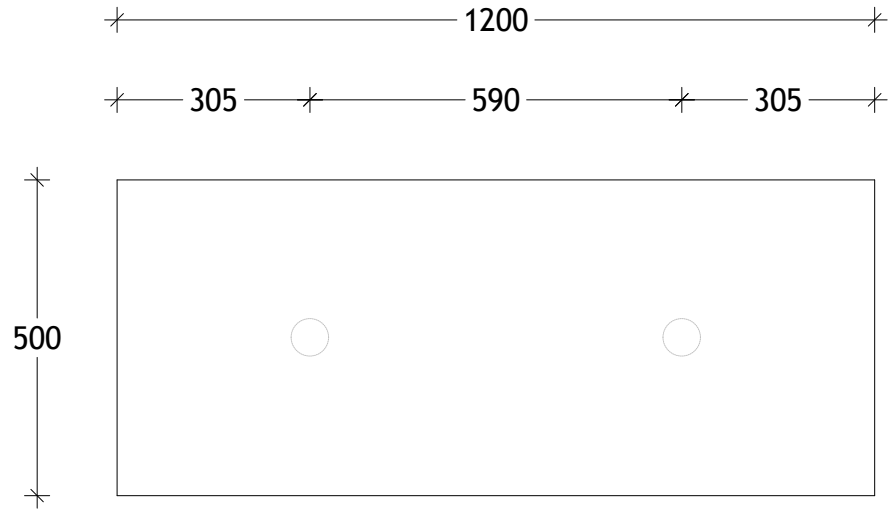

NAME:	ASHFA1200WHD
SIZE:	1200
WK/WH:	WALL HUNG
CONFIGURATION:	DOUBLE BOWL

PLEASE NOTE: Do not perform any plumbing rough in prior to taking delivery of your vanity, as all measurements are nominal and are subject to change. Measure exact locations from your vanity once it is on site.