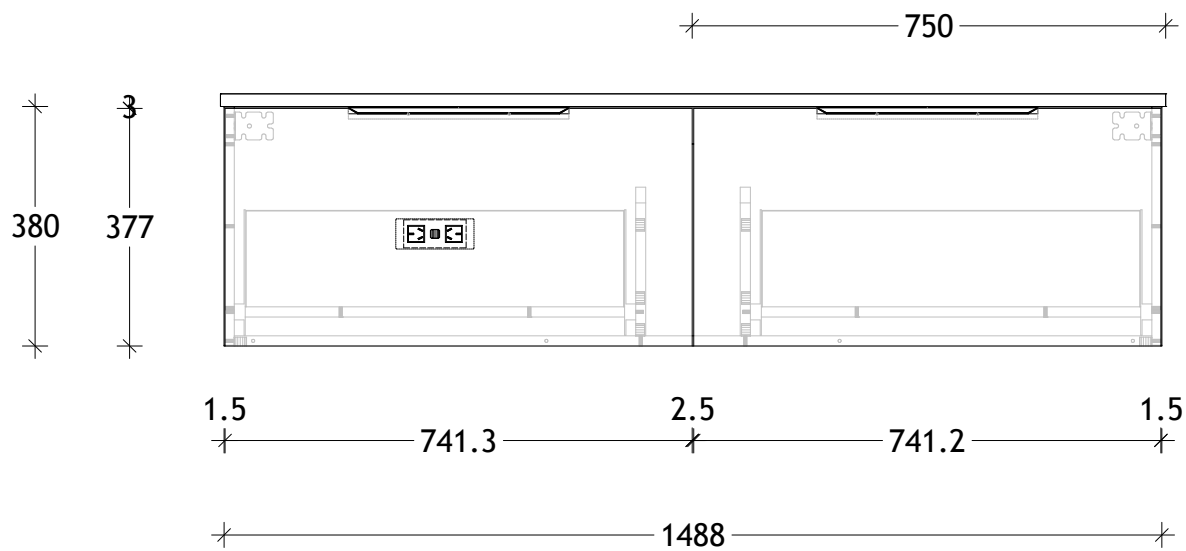

NAME:	ASHFA1500WHC
SIZE:	1500
WK/WH:	WALL HUNG
CONFIGURATION:	CENTRE BOWL

PLEASE NOTE: Do not perform any plumbing rough in prior to taking delivery of your vanity, as all measurements are nominal and are subject to change. Measure exact locations from your vanity once it is on site.