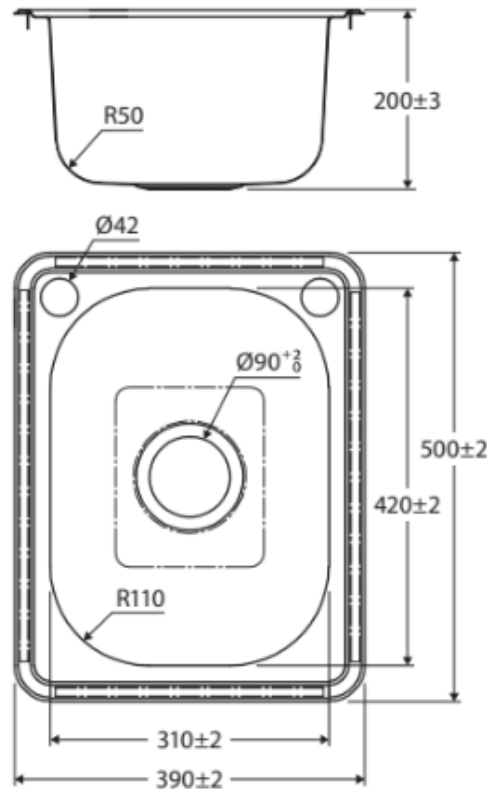

PRODUCT SPECIFICATION SHEET

buildersdiscountwarehouse.com.au

| | |
|-----------|-----------------|
| PRODUCT | 22L Laundry Tub |
| ITEM CODE | YH230C2TH |

Cleaning and Maintenance

- Dry off any water droplets after use with a clean dry cloth.
- Once a week, use detergent mixed with a small amount of ammonia and rub gently with a soft cloth. Rinse thoroughly with cold water after cleaning, then dry with a clean cloth.
- Do not use steel wool, abrasive cleansers or cleaning pads.
- Do not use chemical “Silver Cleaners”, bleaches or detergents containing chlorine or any of its derivatives.

Available in

Polished
Stainless Steel

YH230C2TH

0 Taphole version also available
Item Code: YH230CNTH

We aim to ensure the specifications are accurate at the time of publication. For final specifications, always use measurements of the actual product received as there may be slight variations from the depicted drawing. The physical colour may vary from the image shown. BDW reserve the right to make modifications without prior notice. All Measurements are in millimetres.