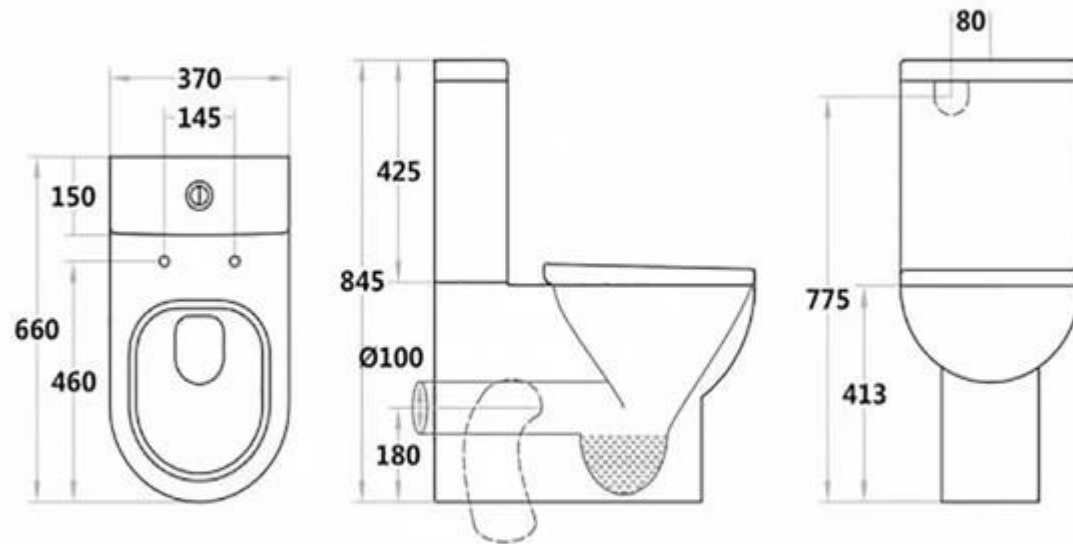

PRODUCT SPECIFICATION SHEET

buildersdiscountwarehouse.com.au

PRODUCT	Venus Back to Wall Toilet
ITEM CODE	WC12190

Cleaning and Maintenance

- The toilet seat is detachable with stainless steel quick release hinges for easy cleaning.
- Clean only with a soft cloth or sponge using warm water and mild soap or detergent. Do not use any abrasive cleaning materials.
- Do not use any solvents or corrosive liquids.
- Note that use of clip-on deodorisers will affect flushing performance on rimless suites.

Available in

P- Trap
180mm

WC12190P

S-Trap
140-
180mm

WC12190

S-Trap
180-
250mm

WC12190
+ X011B

We aim to ensure the specifications are accurate at the time of publication. For final specifications, always use measurements of the actual product received as there may be slight variations from the depicted drawing. The physical colour may vary from the image shown. BDW reserve the right to make modifications without prior notice. All Measurements are in millimetres.