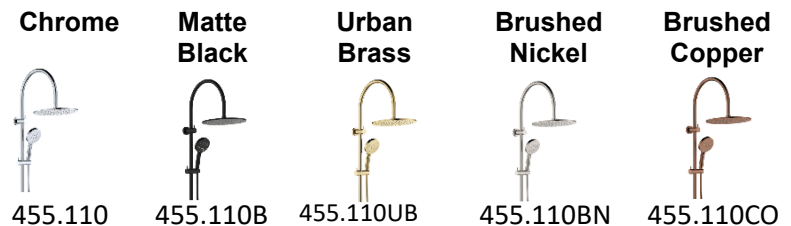

PRODUCT SPECIFICATION SHEET

buildersdiscountwarehouse.com.au

PRODUCT	Shelly Slim Curved Twin Shower Chrome
ITEM CODE	455.110

Cleaning and Maintenance

- Regularly clean with mild soapy water using a microfibre cloth.
- In highly polluted or coastal locations, we recommend cleaning 2-3 times per week.
- Do not use harsh detergent, clean, cream cleansers or citrus based cleansers. These substances are abrasive and will damage the surface.
- Do not use undue pressure and wipe in one direction only.

WELS 3 Star rated, 9L/min (Overhead Shower)
 WELS 3 Star rated, 9L/min (Handheld Shower)
 WELS Registration: S18385

Available in

We aim to ensure the specifications are accurate at the time of publication. For final specifications, always use measurements of the actual product received as there may be slight variations from the depicted drawing. The physical colour may vary from the image shown. BDW reserve the right to make modifications without prior notice. All Measurements are in millimetres.