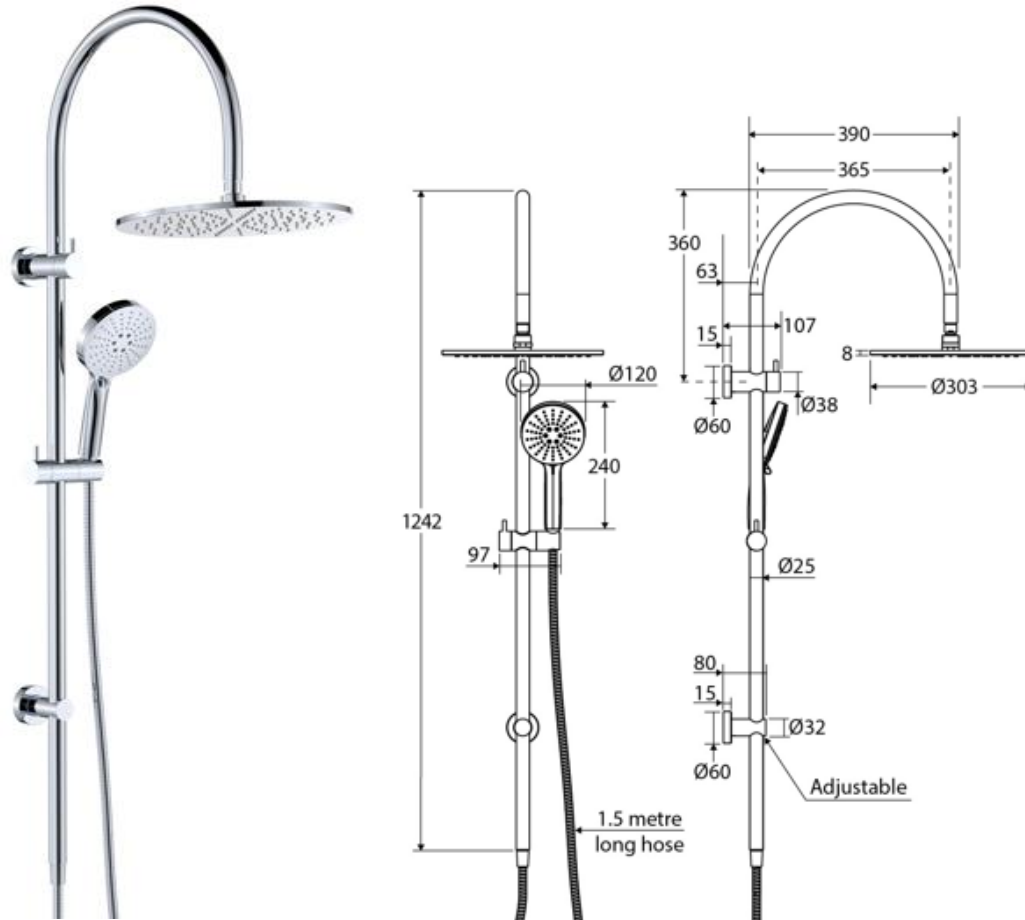

PRODUCT SPECIFICATION SHEET

buildersdiscountwarehouse.com.au

PRODUCT	Shelly Slim Curved Twin Shower Chrome
ITEM CODE	455.110

Cleaning and Maintenance

- Regularly clean with mild soapy water using a microfibre cloth.
- In highly polluted or coastal locations, we recommend cleaning 2-3 times per week.
- Do not use harsh detergent, clean, cream cleansers or citrus based cleansers. These substances are abrasive and will damage the surface.
- Do not use undue pressure and wipe in one direction only.

WELS 3 Star rated, 9L/min (Overhead Shower)
 WELS 3 Star rated, 9L/min (Handheld Shower)
 WELS Registration: S18385

Available in

We aim to ensure the specifications are accurate at the time of publication. For final specifications, always use measurements of the actual product received as there may be slight variations from the depicted drawing. The physical colour may vary from the image shown. BDW reserve the right to make modifications without prior notice. All Measurements are in millimetres.