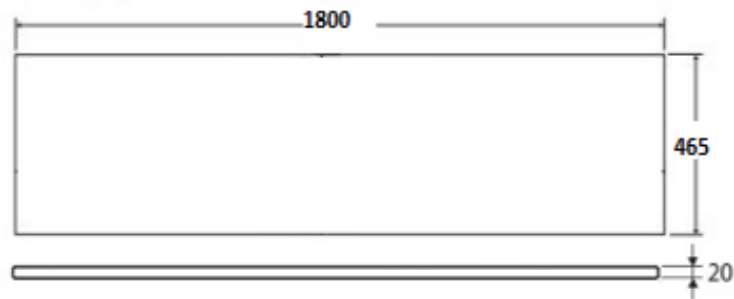

PRODUCT SPECIFICATION SHEET

buildersdiscountwarehouse.com.au

PRODUCT	Silica Free Stone/ Solid Surface Full Depth Vanity Tops
DIMENSIONS	750/900/1200/1500/1800mm x 365mm x 20mm

Cleaning and Maintenance

- Wipe with a clean, soft cloth and mild soapy water or non-abrasive bathroom cleaner. Test in an inconspicuous area before cleaning the whole top.
- Avoid placing hot objects, such as hair straighteners, on any surface as these will cause discolouration and marking.
- Spills of hair dye, after-shave lotion, nail polish and remover, aerosol spray and other harsh chemicals should be removed immediately to prevent damage and discolouration. Clean immediately with mild soapy water using a clean, soft cloth.

We aim to ensure the specifications are correct at the time of publication. Always use measurements of the actual product received for the final specifications as there may be slight differences with the drawing shown. All measurements are in millimetres