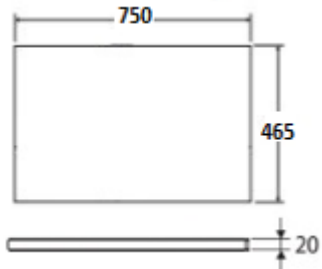

PRODUCT SPECIFICATION SHEET

buildersdiscountwarehouse.com.au

PRODUCT	Silica Free Stone/ Solid Surface Full Depth Vanity Tops
DIMENSIONS	750/900/1200/1500/1800mm x 365mm x 20mm

Cleaning and Maintenance

- Wipe with a clean, soft cloth and mild soapy water or non-abrasive bathroom cleaner. Test in an inconspicuous area before cleaning the whole top.
- Avoid placing hot objects, such as hair straighteners, on any surface as these will cause discolouration and marking.
- Spills of hair dye, after-shave lotion, nail polish and remover, aerosol spray and other harsh chemicals should be removed immediately to prevent damage and discolouration. Clean immediately with mild soapy water using a clean, soft cloth.

We aim to ensure the specifications are correct at the time of publication. Always use measurements of the actual product received for the final specifications as there may be slight differences with the drawing shown. All measurements are in millimetres