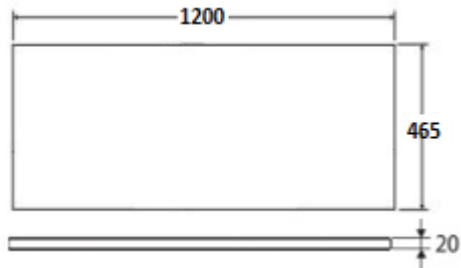

PRODUCT SPECIFICATION SHEET

buildersdiscountwarehouse.com.au

PRODUCT	Silica Free Stone/ Solid Surface Full Depth Vanity Tops
DIMENSIONS	750/900/1200/1500/1800mm x 365mm x 20mm

Cleaning and Maintenance

- Wipe with a clean, soft cloth and mild soapy water or non-abrasive bathroom cleaner. Test in an inconspicuous area before cleaning the whole top.
- Avoid placing hot objects, such as hair straighteners, on any surface as these will cause discolouration and marking.
- Spills of hair dye, after-shave lotion, nail polish and remover, aerosol spray and other harsh chemicals should be removed immediately to prevent damage and discolouration. Clean immediately with mild soapy water using a clean, soft cloth.

We aim to ensure the specifications are correct at the time of publication. Always use measurements of the actual product received for the final specifications as there may be slight differences with the drawing shown. All measurements are in millimetres