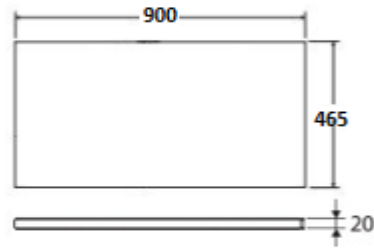

PRODUCT SPECIFICATION SHEET

buildersdiscountwarehouse.com.au

PRODUCT	Silica Free Stone/ Solid Surface Full Depth Vanity Tops
DIMENSIONS	750/900/1200/1500/1800mm x 365mm x 20mm

Cleaning and Maintenance

- Wipe with a clean, soft cloth and mild soapy water or non-abrasive bathroom cleaner. Test in an inconspicuous area before cleaning the whole top.
- Avoid placing hot objects, such as hair straighteners, on any surface as these will cause discolouration and marking.
- Spills of hair dye, after-shave lotion, nail polish and remover, aerosol spray and other harsh chemicals should be removed immediately to prevent damage and discolouration. Clean immediately with mild soapy water using a clean, soft cloth.

We aim to ensure the specifications are correct at the time of publication. Always use measurements of the actual product received for the final specifications as there may be slight differences with the drawing shown. All measurements are in millimetres