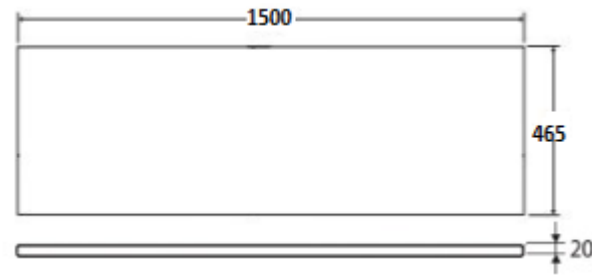

PRODUCT SPECIFICATION SHEET

buildersdiscountwarehouse.com.au

PRODUCT	Silica Free Stone/ Solid Surface Full Depth Vanity Tops
DIMENSIONS	750/900/1200/1500/1800mm x 365mm x 20mm

Cleaning and Maintenance

- Wipe with a clean, soft cloth and mild soapy water or non-abrasive bathroom cleaner. Test in an inconspicuous area before cleaning the whole top.
- Avoid placing hot objects, such as hair straighteners, on any surface as these will cause discolouration and marking.
- Spills of hair dye, after-shave lotion, nail polish and remover, aerosol spray and other harsh chemicals should be removed immediately to prevent damage and discolouration. Clean immediately with mild soapy water using a clean, soft cloth.

We aim to ensure the specifications are correct at the time of publication. Always use measurements of the actual product received for the final specifications as there may be slight differences with the drawing shown. All measurements are in millimetres