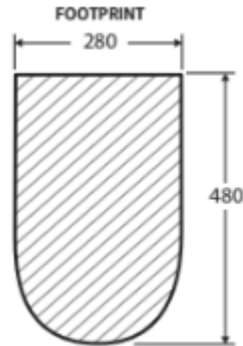

PRODUCT SPECIFICATION SHEET

buildersdiscountwarehouse.com.au

PRODUCT	Isabella Rimless Back to Wall Toilet
ITEM CODE	K014

Cleaning and Maintenance

- The toilet seat may be removed for cleaning-depress the quick release buttons and lift up.
- Clean only with a soft cloth or sponge using warm water and mild soap or detergent. Do not use any abrasive cleaning materials.
- Do not use any solvents or corrosive liquids.
- Note that use of clip-on deodorisers will affect flushing performance on rimless suites.

Available in

P- Trap

K014P

S-Trap
90-160

K014A

S-Trap
160-230

K014B

We aim to ensure the specifications are accurate at the time of publication. For final specifications, always use measurements of the actual product received as there may be slight variations from the depicted drawing. The physical colour may vary from the image shown. BDW reserve the right to make modifications without prior notice. All Measurements are in millimetres.