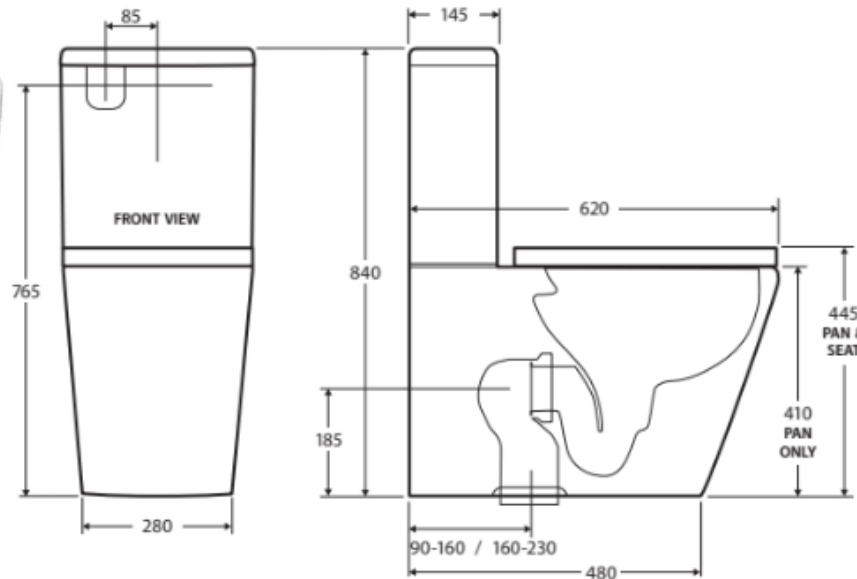

PRODUCT SPECIFICATION SHEET

buildersdiscountwarehouse.com.au

PRODUCT	Isabella Rimless Back to Wall Toilet
ITEM CODE	K014

Cleaning and Maintenance

- The toilet seat may be removed for cleaning-depress the quick release buttons and lift up.
- Clean only with a soft cloth or sponge using warm water and mild soap or detergent. Do not use any abrasive cleaning materials.
- Do not use any solvents or corrosive liquids.
- Note that use of clip-on deodorisers will affect flushing performance on rimless suites.

Available in

P- Trap

K014P

S-Trap
90-160

K014A

S-Trap
160-230

K014B

We aim to ensure the specifications are accurate at the time of publication. For final specifications, always use measurements of the actual product received as there may be slight variations from the depicted drawing. The physical colour may vary from the image shown. BDW reserve the right to make modifications without prior notice. All Measurements are in millimetres.