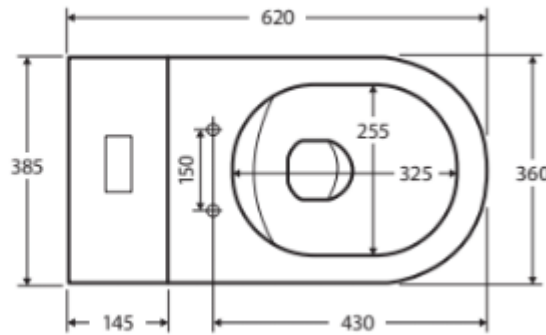

PRODUCT SPECIFICATION SHEET

buildersdiscountwarehouse.com.au

PRODUCT	Isabella Rimless Back to Wall Toilet
ITEM CODE	K014

Cleaning and Maintenance

- The toilet seat may be removed for cleaning-depress the quick release buttons and lift up.
- Clean only with a soft cloth or sponge using warm water and mild soap or detergent. Do not use any abrasive cleaning materials.
- Do not use any solvents or corrosive liquids.
- Note that use of clip-on deodorisers will affect flushing performance on rimless suites.

Available in

P- Trap

K014P

S-Trap
90-160

K014A

S-Trap
160-230

K014B

We aim to ensure the specifications are accurate at the time of publication. For final specifications, always use measurements of the actual product received as there may be slight variations from the depicted drawing. The physical colour may vary from the image shown. BDW reserve the right to make modifications without prior notice. All Measurements are in millimetres.