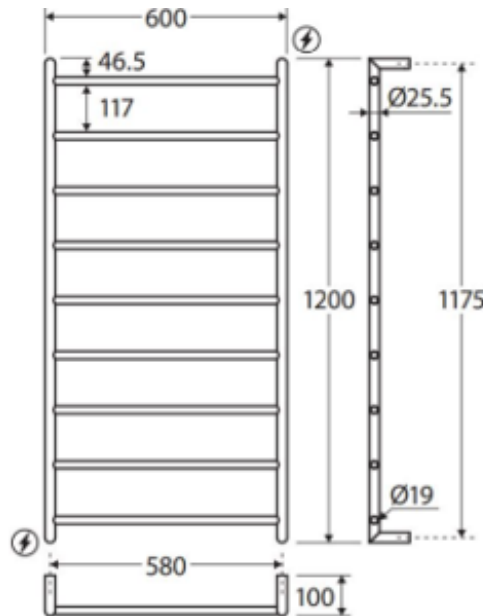

Available in

Chrome

8286045

Matte Black

8286045MB

Gun Metal Grey

8286045GM

Urban Brass

8286045UB

Brushed Nickel

8286045BN