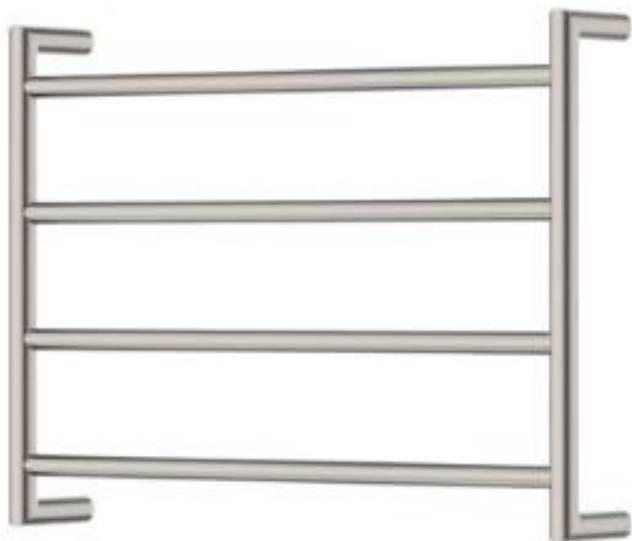

PRODUCT SPECIFICATION SHEET

buildersdiscountwarehouse.com.au

PRODUCT	Bria Heated Towel Rail
ITEM CODE	8286045BN

Cleaning and Maintenance

- Regularly clean with mild soapy water using a microfibre cloth.
- In highly polluted or coastal locations, we recommend cleaning 2-3 times per week.
- Do not use harsh detergent, clean, cream cleansers or citrus based cleansers. These substances are abrasive and will damage the surface.
- Do not use undue pressure and wipe in one direction only.

PRODUCT SPECIFICATION SHEET

buildersdiscountwarehouse.com.au

PRODUCT	Bria Heated Towel Rail
ITEM CODE	8286080UB

Cleaning and Maintenance

- Regularly clean with mild soapy water using a microfibre cloth.
- In highly polluted or coastal locations, we recommend cleaning 2-3 times per week.
- Do not use harsh detergent, clean, cream cleansers or citrus based cleansers. These substances are abrasive and will damage the surface.
- Do not use undue pressure and wipe in one direction only.