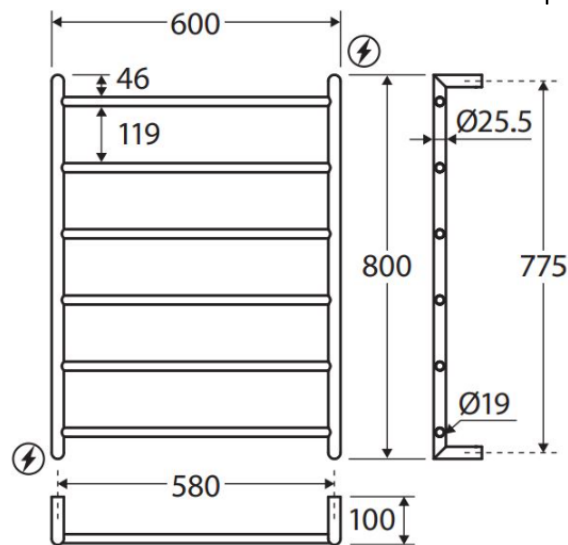

Cleaning and Maintenance

- Regularly clean with mild soapy water using a microfibre cloth.
- In highly polluted or coastal locations, we recommend cleaning 2-3 times per week.
- Do not use harsh detergent, clean, cream cleansers or citrus based cleansers. These substances are abrasive and will damage the surface.
- Do not use undue pressure and wipe in one direction only.