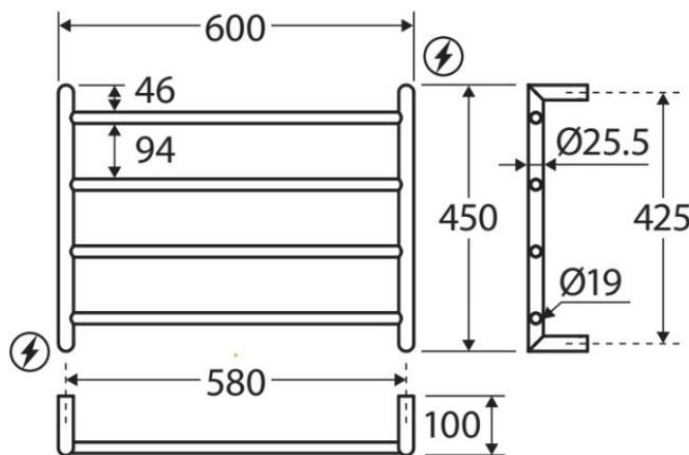

Available in

8286045      8286045MB      8286045GM      8286045UB      8286045BN

⚡ Wiring Positions

230V | 75W | IP55 RATING  
SAA APPROVED

We aim to ensure the specifications are correct at the time of publication. Always use measurements of the actual product received for the final specifications as there may be slight differences with the drawing shown. All measurements are in millimetres