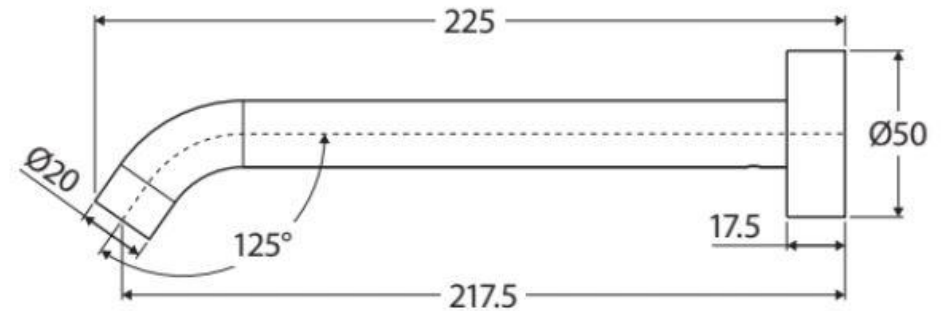

PRODUCT SPECIFICATION SHEET

buildersdiscountwarehouse.com.au

PRODUCT	Bria Fixed Basin/ Bath Spout 220mm- Chrome
ITEM CODE	BR302C

Cleaning and Maintenance

- Regularly clean with mild soapy water using a microfibre cloth.
- In highly polluted or coastal locations, we recommend cleaning 2-3 times per week.
- Do not use harsh detergent, clean, cream cleansers or citrus based cleansers. These substances are abrasive and will damage the surface.
- Do not use undue pressure and wipe in one direction only.

Available in

We aim to ensure the specifications are correct at the time of publication. Always use measurements of the actual product received for the final specifications as there may be slight differences with the drawing shown. All measurements are in millimetres