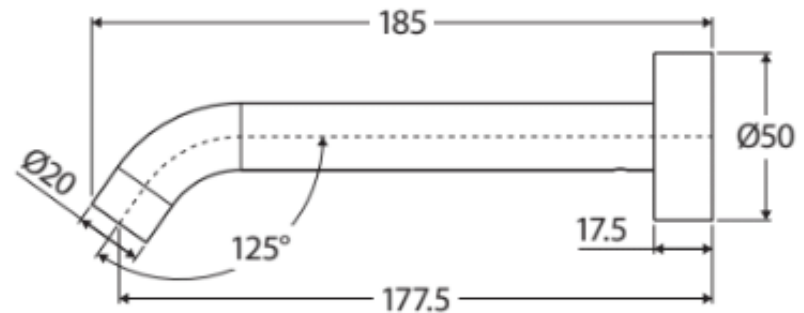

PRODUCT SPECIFICATION SHEET

buildersdiscountwarehouse.com.au

| | |
|-----------|--|
| PRODUCT | Bria Fixed Basin/ Bath Spout 180mm- Brushed Copper |
| ITEM CODE | BR301BC |

Cleaning and Maintenance

- Regularly clean with mild soapy water using a microfibre cloth.
- In highly polluted or coastal locations, we recommend cleaning 2-3 times per week.
- Do not use harsh detergent, clean, cream cleansers or citrus based cleansers. These substances are abrasive and will damage the surface.
- Do not use undue pressure and wipe in one direction only.

Available in

We aim to ensure the specifications are correct at the time of publication. Always use measurements of the actual product received for the final specifications as there may be slight differences with the drawing shown. All measurements are in millimetres