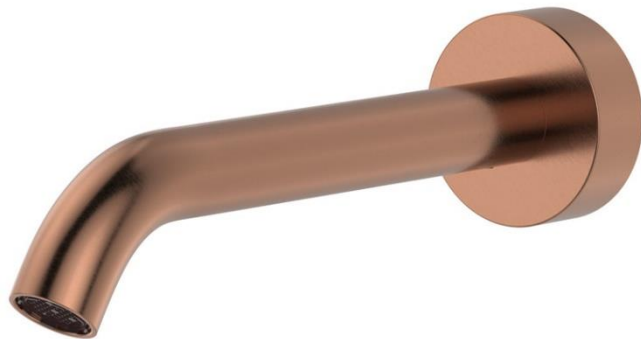

PRODUCT SPECIFICATION SHEET

buildersdiscountwarehouse.com.au

| | |
|-----------|--|
| PRODUCT | Bria Fixed Basin/ Bath Spout 180mm- Brushed Copper |
| ITEM CODE | BR301BC |

Cleaning and Maintenance

- Regularly clean with mild soapy water using a microfibre cloth.
- In highly polluted or coastal locations, we recommend cleaning 2-3 times per week.
- Do not use harsh detergent, clean, cream cleansers or citrus based cleansers. These substances are abrasive and will damage the surface.
- Do not use undue pressure and wipe in one direction only.