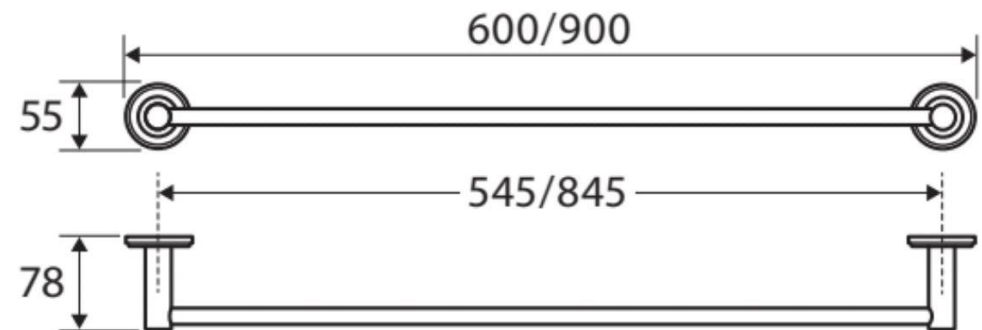

PRODUCT SPECIFICATION SHEET

buildersdiscountwarehouse.com.au

PRODUCT	Bria Single Towel Rail Adjustable- Chrome
ITEM CODE	BR107C

Cleaning and Maintenance

- Regularly clean with mild soapy water using a microfibre cloth.
- In highly polluted or coastal locations, we recommend cleaning 2-3 times per week.
- Do not use harsh detergent, clean, cream cleansers or citrus based cleansers. These substances are abrasive and will damage the surface.
- Do not use undue pressure and wipe in one direction only.

Available in

(Adjustable - cut to length)

We aim to ensure the specifications are correct at the time of publication. Always use measurements of the actual product received for the final specifications as there may be slight differences with the drawing shown. All measurements are in millimetres