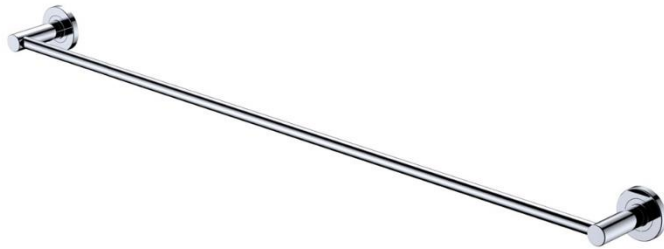

PRODUCT SPECIFICATION SHEET

buildersdiscountwarehouse.com.au

PRODUCT	Bria Single Towel Rail Adjustable- Chrome
ITEM CODE	BR107C

Cleaning and Maintenance

- Regularly clean with mild soapy water using a microfibre cloth.
- In highly polluted or coastal locations, we recommend cleaning 2-3 times per week.
- Do not use harsh detergent, clean, cream cleansers or citrus based cleansers. These substances are abrasive and will damage the surface.
- Do not use undue pressure and wipe in one direction only.

Available in

(Adjustable - cut to length)

We aim to ensure the specifications are correct at the time of publication. Always use measurements of the actual product received for the final specifications as there may be slight differences with the drawing shown. All measurements are in millimetres