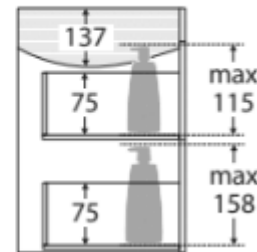

Available in

**Right hand
Drawers**

750JR

TOP VIEW: SHELF AREA & DRAWER AREA

**SIDE VIEW:
SHELF STORAGE**

**SIDE VIEW: RECESS
& DRAWER STORAGE**

We aim to ensure the specifications are accurate at the time of publication. For final specifications, always use measurements of the actual product received as there may be slight variations from the depicted drawing. The physical colour may vary from the image shown. BDW reserve the right to make modifications without prior notice. All Measurements are in millimetres.