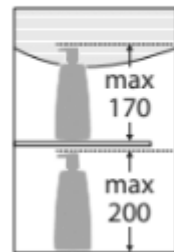

Available in

**Right hand
Drawers**

750JR

TOP VIEW: SHELF AREA & DRAWER AREA

**SIDE VIEW:
SHELF STORAGE**

**SIDE VIEW: RECESS
& DRAWER STORAGE**

We aim to ensure the specifications are accurate at the time of publication. For final specifications, always use measurements of the actual product received as there may be slight variations from the depicted drawing. The physical colour may vary from the image shown. BDW reserve the right to make modifications without prior notice. All Measurements are in millimetres.