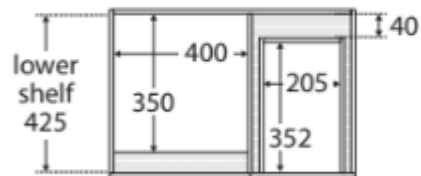

Available in

**Right hand
Drawers**

750JR

TOP VIEW: SHELF AREA & DRAWER AREA

**SIDE VIEW:
SHELF STORAGE**

**SIDE VIEW: RECESS
& DRAWER STORAGE**

We aim to ensure the specifications are accurate at the time of publication. For final specifications, always use measurements of the actual product received as there may be slight variations from the depicted drawing. The physical colour may vary from the image shown. BDW reserve the right to make modifications without prior notice. All Measurements are in millimetres.