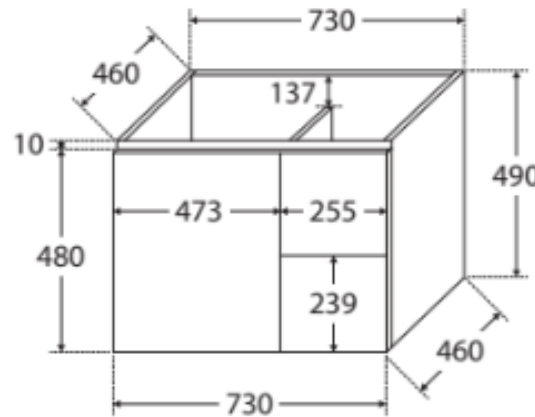

PRODUCT SPECIFICATION SHEET

buildersdiscountwarehouse.com.au

PRODUCT	Wall Hung Vanity
ITEM CODE	750JL

Cleaning and Maintenance

- Regularly clean with mild soapy water using a clean dry cloth.
- Do not use harsh detergents, bleach, abrasive cleaners or cream/wax cleaners. These substances can result in scratches and/or deposit build-ups that will affect the appearance.
- Avoid placing hot objects, such as hair straighteners, on any surface as these will cause discolouration and marking
- Spills of hair dye, after-shave lotion, nail polish and remover, aerosol spray and other harsh chemicals should be removed immediately to prevent damage and discolouration. Clean immediately with mild soapy water using a clean, soft cloth.

Available in

**Right hand
Drawers**