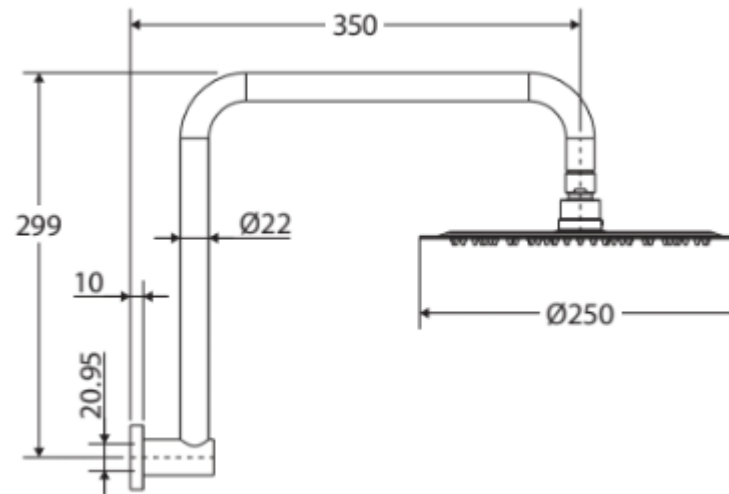

PRODUCT SPECIFICATION SHEET

buildersdiscountwarehouse.com.au

PRODUCT	Bria Gooseneck Shower Set- Matte Black
ITEM CODE	411.125B-A

Cleaning and Maintenance

- Regularly clean with mild soapy water using a microfibre cloth.
- In highly polluted or coastal locations, we recommend cleaning 2-3 times per week.
- Do not use harsh detergent, clean, cream cleansers or citrus based cleansers. These substances are abrasive and will damage the surface.
- Do not use undue pressure and wipe in one direction only.

Available in

Chrome	Matte Black	Gun Metal Grey	Urban Brass	Brushed Nickel	Brushed Copper
411.125-A	411.125B-A	411.125GM-A	411.125UB-A	411.125BN-A	411.125CO-A

We aim to ensure the specifications are correct at the time of publication. Always use measurements of the actual product received for the final specifications as there may be slight differences with the drawing shown. All measurements are in millimetres