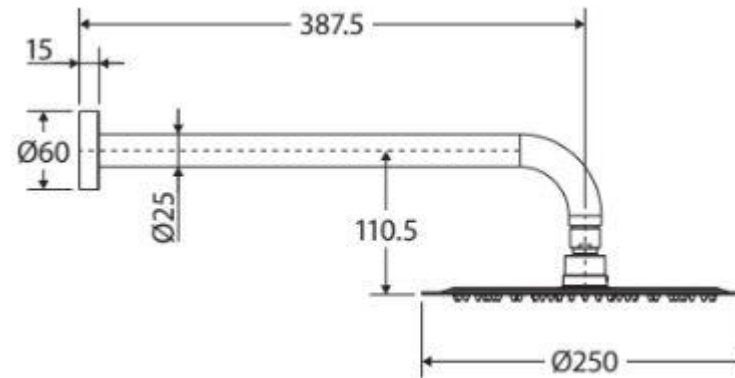

PRODUCT SPECIFICATION SHEET

buildersdiscountwarehouse.com.au

PRODUCT	Bria Straight Shower Arm Set- Urban Brass
ITEM CODE	411.125UB-B

Cleaning and Maintenance

- Regularly clean with mild soapy water using a microfibre cloth.
- In highly polluted or coastal locations, we recommend cleaning 2-3 times per week.
- Do not use harsh detergent, clean, cream cleansers or citrus based cleansers. These substances are abrasive and will damage the surface.
- Do not use undue pressure and wipe in one direction only.

Available in

Chrome	Matte Black	Gun Metal Grey	Urban Brass	Brushed Nickel
411.125-B	411.125B-B	411.125BN	411.125UB-B	411.125BN-B

We aim to ensure the specifications are correct at the time of publication. Always use measurements of the actual product received for the final specifications as there may be slight differences with the drawing shown. All measurements are in millimetres